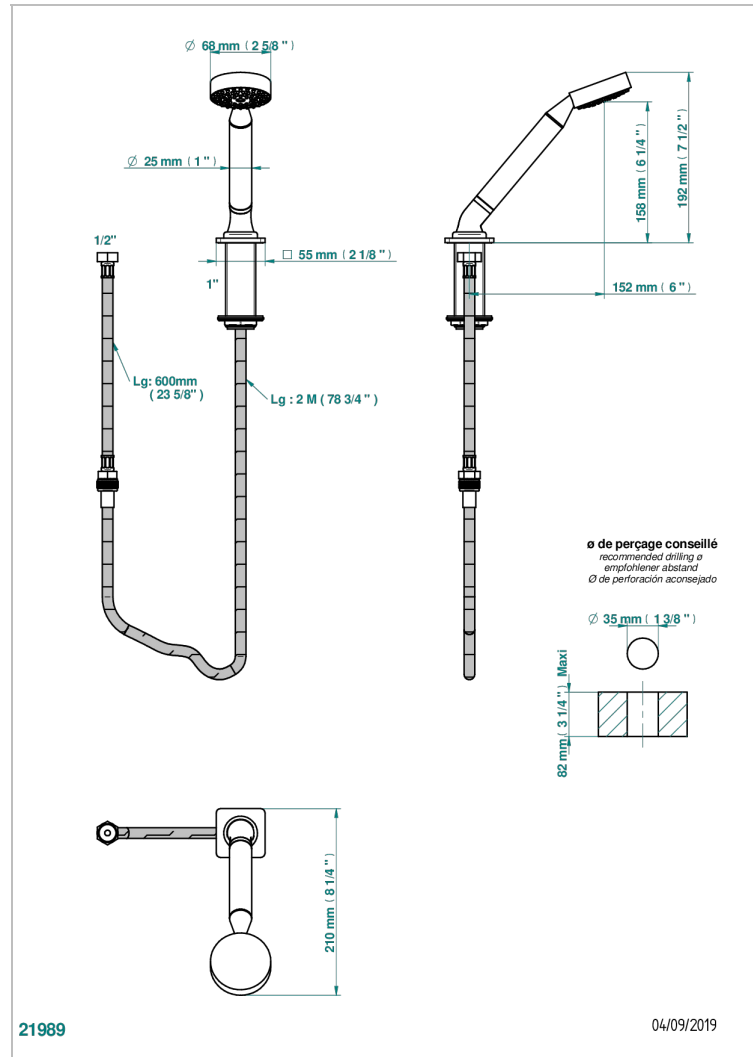

PROFIL LALIQUE CLEAR CRYSTAL

A6G-60A

Rim mounted stylised handshower, 2 m hose and angle rest

CHARACTERISTIC

- ACS : 20ACCLY558

TECHNICAL SPECS

- Recommandé : 3 bars (max. 5 bars) - Advised : 43,5 psi (max. 72 psi)
- 9,5 l/min à 3 bars (2.5 gpm at 43.5 psi)

STANDARDS

AVAILABLE FINITIONS

Antique nickel - H28
Black ceram - D30
Blush PVD - H62
Brass color PVD - H49
Brown bronze color PVD - F33
Gold color PVD - H52

Graphite PVD - H64
Lacquered light bronze - D01
Matt Umber PVD - H67
Matt blush PVD - H60
Matt brass color PVD - H50
Matt brown bronze color PVD - F34