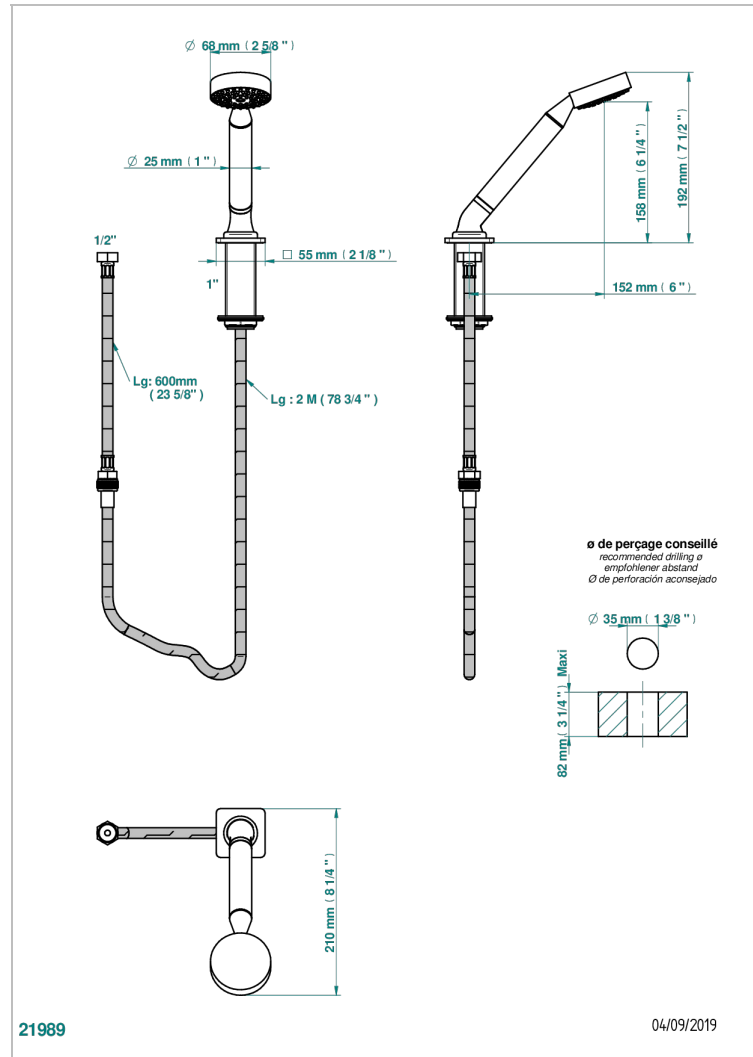

PROFIL METAL WITH LEVER

A6B-60A

Rim mounted stylised handshower, 2 m hose and angle rest

CHARACTERISTIC

- ACS : 20ACCLY558

TECHNICAL SPECS

- Recommandé : 3 bars (max. 5 bars) - Advised : 43,5 psi (max. 72 psi)
- 9,5 l/min à 3 bars (2.5 gpm at 43.5 psi)

STANDARDS

AVAILABLE FINITIONS

Antique nickel - H28
Black ceram - D30
Blush PVD - H62
Brass color PVD - H49
Brown bronze color PVD - F33
Gold color PVD - H52

Graphite PVD - H64
Lacquered light bronze - D01
Matt Umber PVD - H67
Matt blush PVD - H60
Matt brass color PVD - H50
Matt brown bronze color PVD - F34