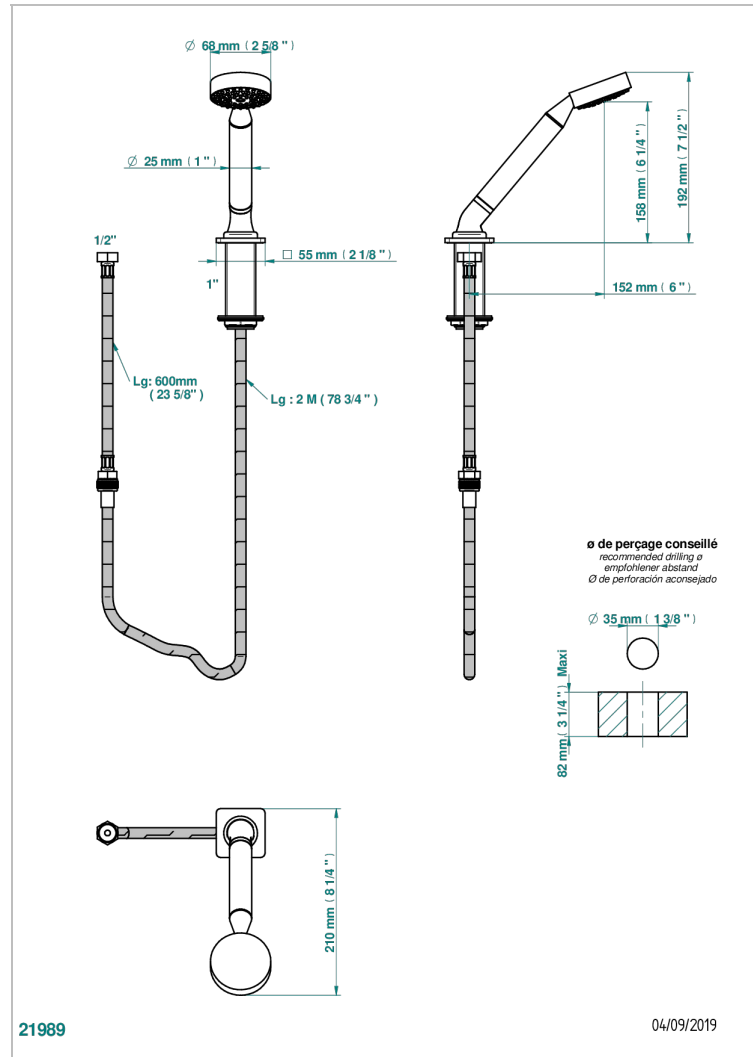

# PROFIL METAL WITH LEVER

A6B-60A

Rim mounted stylised handshower, 2 m hose and angle rest

## CHARACTERISTIC

- ACS : 20ACCLY558