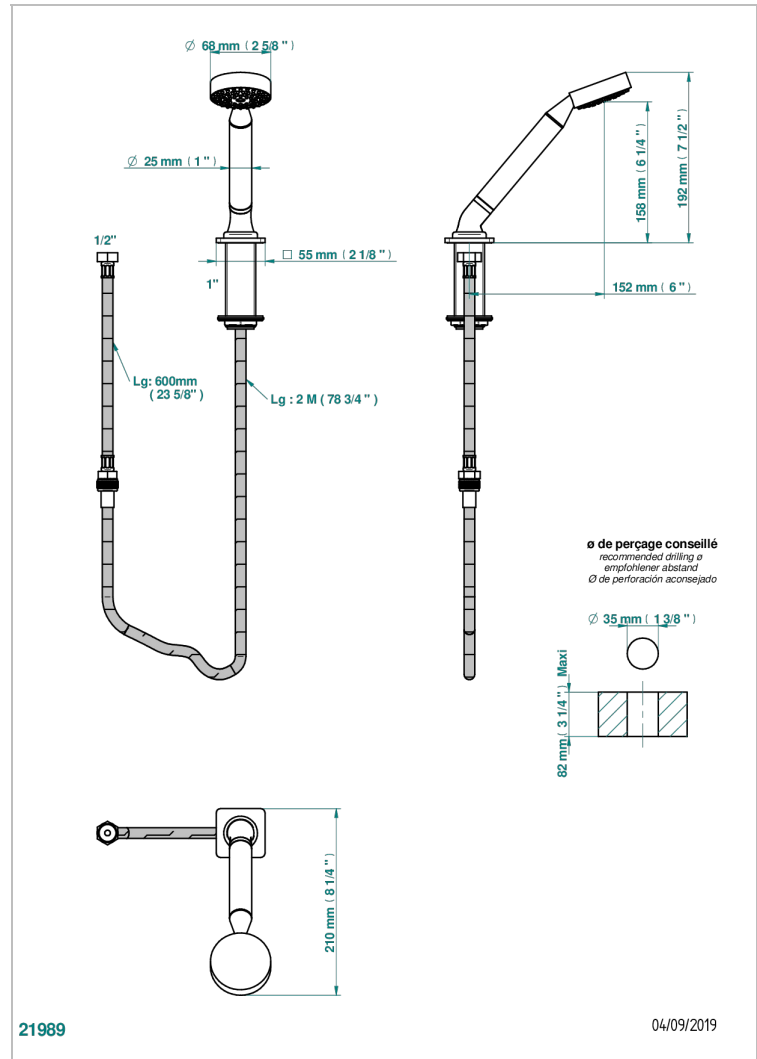

PROFIL METAL

A6A-60A

Deck mounted hand shower, with hose

CHARACTERISTIC

- ACS : 20ACCLY558

STANDARDS

TECHNICAL SPECS

- Recommandé : 3 bars (max. 5 bars) - Advised : 43,5 psi (max. 72 psi)
- 9,5 l/min à 3 bars (2.5 gpm at 43.5 psi)

AVAILABLE FINITIONS

Black ceram - D30
Blush PVD - H62
Brass color PVD - H49
Brown bronze color PVD - F33
Chrome polished - A02
Chrome polished / gold polished - G02

Copper antique matt, coated - H07
Gold color PVD - H52
Gold mat - F07
Gold polished - F01
Graphite PVD - H64
Light coated bronze - D01