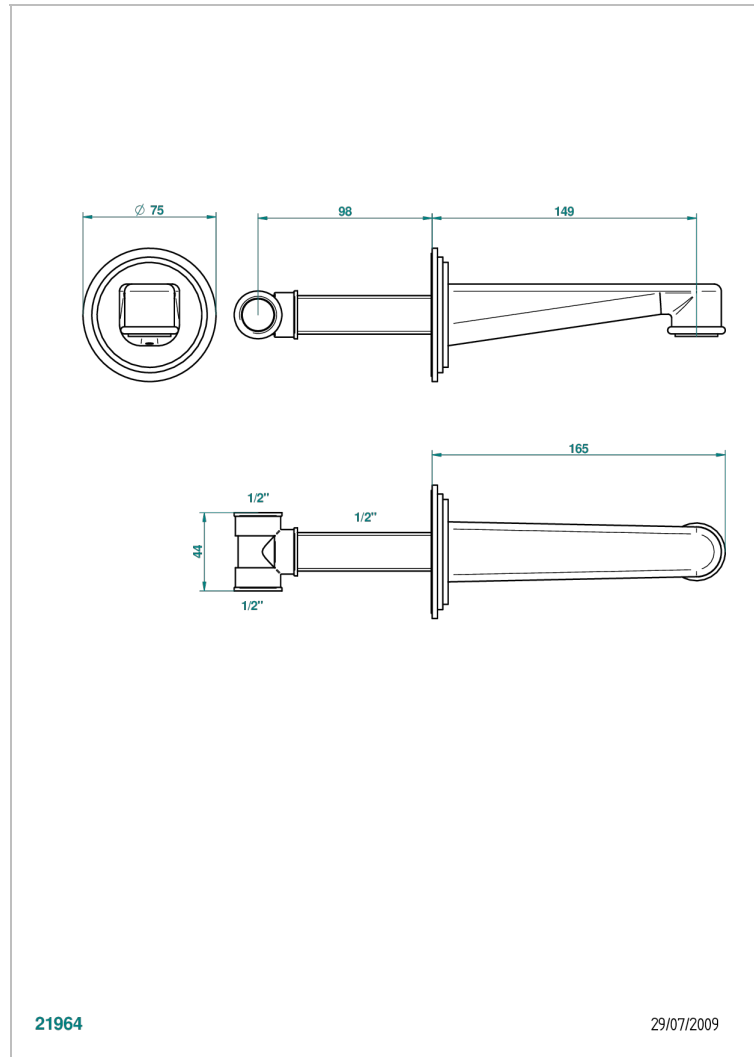

FAUBOURG METAL WITH LEVER

G2U-22

Wall mounted basin spout, normal

THG[®]
PARIS

CHARACTERISTIC

- Faubourg Metal with lever
- Wall mounted basin spout, normal

TECHNICAL SPECS

- Recommandé : 3 bars (max. 5 bars) - Advised : 43,5 psi (max. 72 psi)
- 15 l/min à 3 bars (4 gpm at 43.5 psi)

RELATED SKU'S

- Ref. G00-309/B Free-flow basin waste with grid
- Ref. G00-309/S Bottle Trap only for waste
- Ref. G00-316 Click waste
- Ref. G00-308T Adjustable bottle trap, mini 45 mm - maxi 90 mm with 300 mm overflow pipe