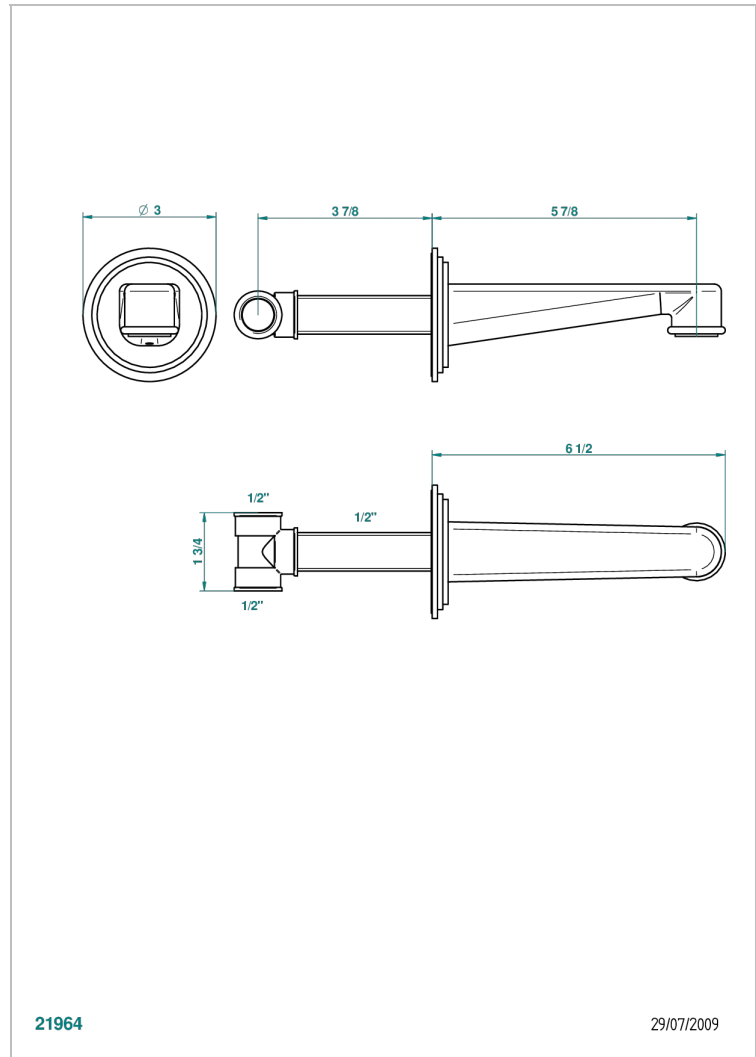

FAUBOURG METAL WITH LEVER

G2U-22

Wall mounted basin spout, normal

THG[®]
PARIS

CHARACTERISTIC

- Faubourg Metal with lever
- Wall mounted basin spout, normal

TECHNICAL SPECS

- Recommandé : 3 bars (max. 5 bars) - Advised : 43,5 psi (max. 72 psi)
- 15 l/min à 3 bars (4 gpm at 43.5 psi)

RELATED SKU'S

- Ref. G00-309/B Free-flow basin waste with grid
- Ref. G00-309/S Bottle Trap only for waste
- Ref. G00-316 Click waste
- Ref. G00-308T Adjustable bottle trap, mini 45 mm - maxi 90 mm with 300 mm overflow pipe