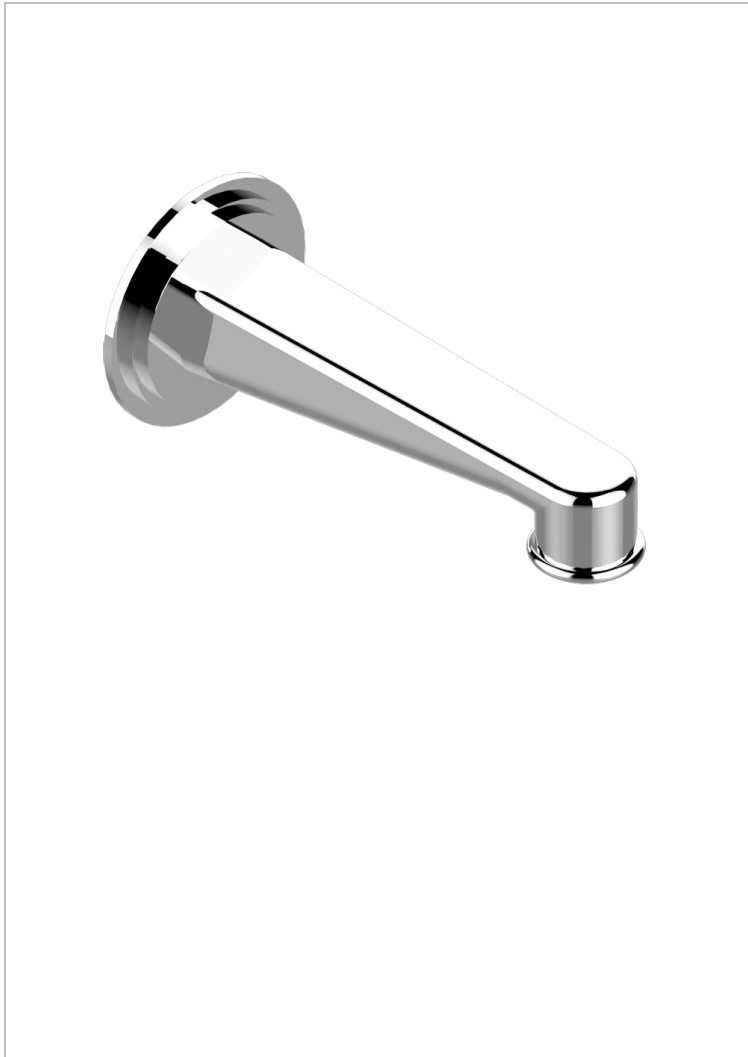

FAUBOURG METAL WITH LEVER

G2U-22

Wall mounted basin spout, normal

THG[®]
PARIS

CHARACTERISTIC

- Faubourg Metal with lever
- Wall mounted basin spout, normal

TECHNICAL SPECS

- Recommandé : 3 bars (max. 5 bars) - Advised : 43,5 psi (max. 72 psi)
- 15 l/min à 3 bars (4 gpm at 43.5 psi)

RELATED SKU'S

- Ref. G00-309/B Free-flow basin waste with grid
- Ref. G00-309/S Bottle Trap only for waste
- Ref. G00-316 Click waste
- Ref. G00-308T Adjustable bottle trap, mini 45 mm - maxi 90 mm with 300 mm overflow pipe

AVAILABLE FINITIONS

Antique nickel - H28
Black ceram - D30
Blush PVD - H62
Brass color PVD - H49
Brown bronze color PVD - F33
Gold color PVD - H52

Graphite PVD - H64
Matt Umber PVD - H67
Matt blush PVD - H60
Matt brass color PVD - H50
Matt brown bronze color PVD - F34
Matt chrome - C02