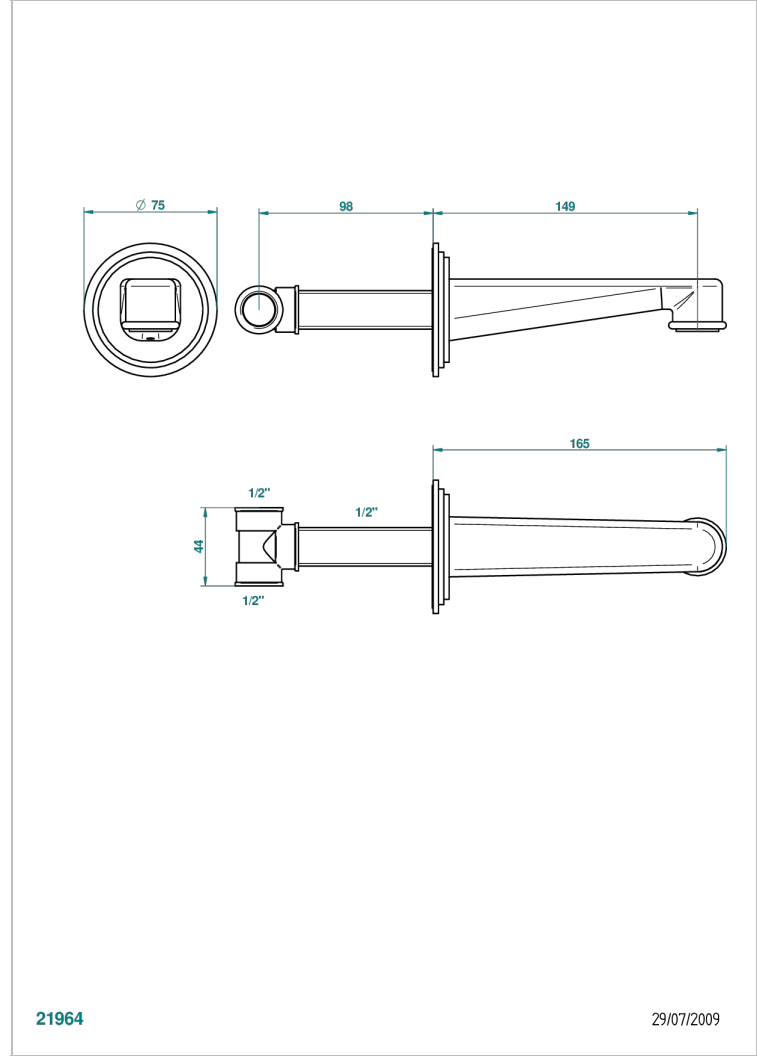

# FRIVOLE WITH LEVER

G2S-22

Wall mounted basin spout, normal

THG<sup>®</sup>  
PARIS

## CHARACTERISTIC

- Frivole with lever
- Wall mounted basin spout, normal

## RELATED SKU'S

- Ref. G00-309/B Free-flow basin waste with grid
- Ref. G00-309/S Bottle Trap only for waste
- Ref. G00-316 Click waste
- Ref. G00-308T Adjustable bottle trap, mini 45 mm - maxi 90 mm with 300 mm overflow pipe