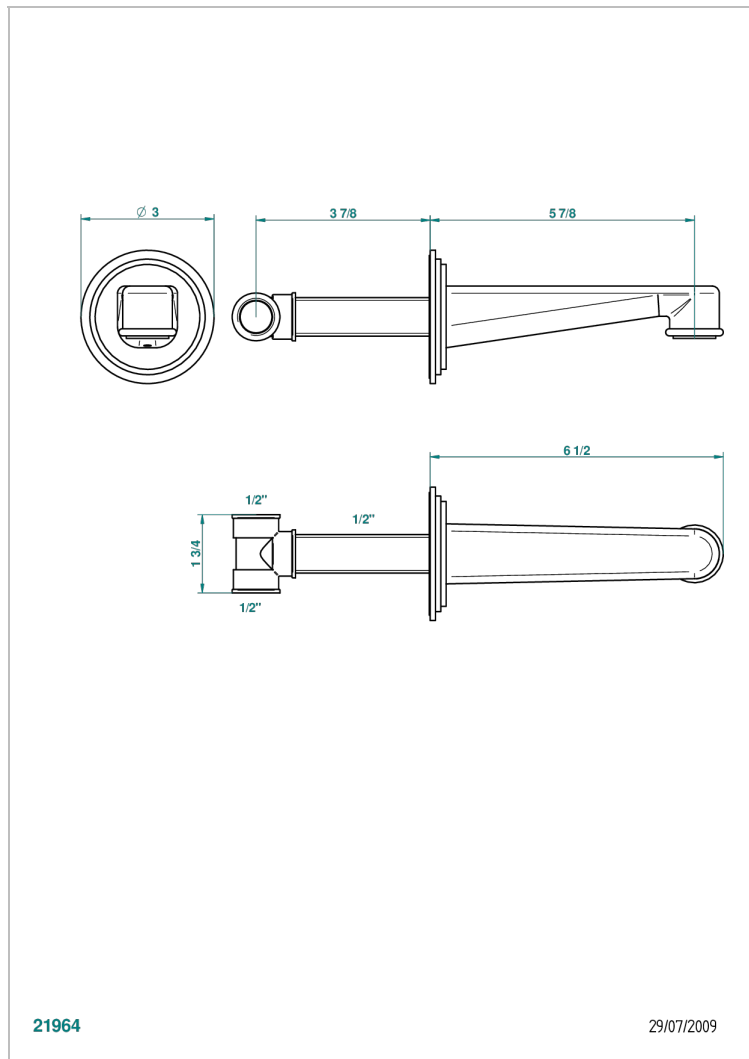

FRIVOLE WITH LEVER

G2S-22

Wall mounted basin spout, normal

THG[®]
PARIS

CHARACTERISTIC

- Frivole with lever
- Wall mounted basin spout, normal

TECHNICAL SPECS

- Recommandé : 3 bars (max. 5 bars) - Advised : 43,5 psi (max. 72 psi)
- 15 l/min à 3 bars (4 gpm at 43.5 psi)

RELATED SKU'S

- Ref. G00-309/B Free-flow basin waste with grid
- Ref. G00-309/S Bottle Trap only for waste
- Ref. G00-316 Click waste
- Ref. G00-308T Adjustable bottle trap, mini 45 mm - maxi 90 mm with 300 mm overflow pipe