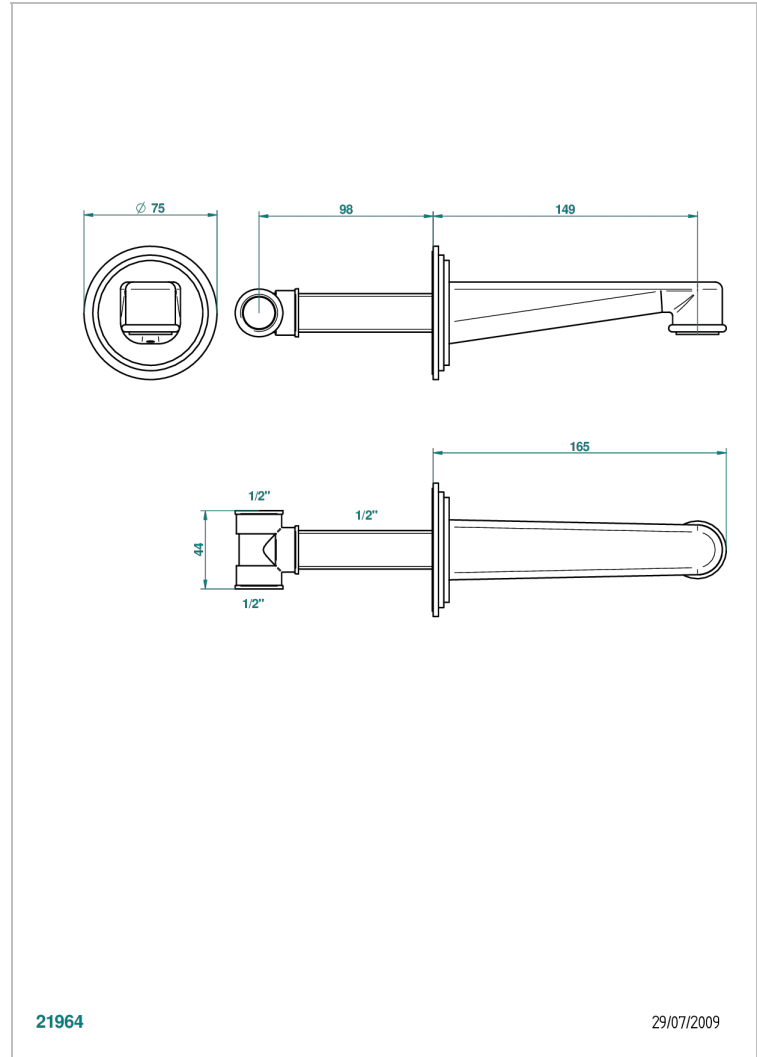

# FAUBOURG BLACK PORCELAIN WITH LEVER

G2M-22

Wall mounted basin spout, normal

THG<sup>®</sup>  
PARIS

21964

29/07/2009

## CHARACTERISTIC

- Faubourg Black Porcelain with lever
- Wall mounted basin spout, normal

## RELATED SKU'S

- Ref. G00-309/B Free-flow basin waste with grid
- Ref. G00-309/S Bottle Trap only for waste
- Ref. G00-316 Click waste
- Ref. G00-308T Adjustable bottle trap, mini 45 mm - maxi 90 mm with 300 mm overflow pipe