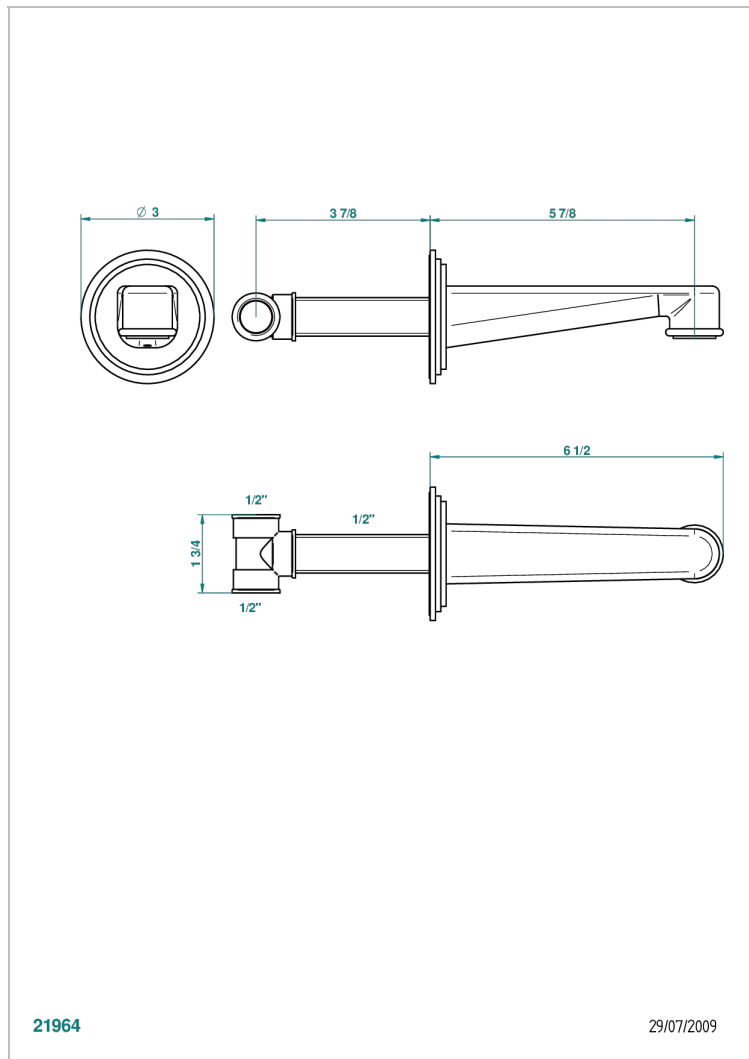

# FAUBOURG BLACK PORCELAIN WITH LEVER

G2M-22

Wall mounted basin spout, normal

21964

29/07/2009

## CHARACTERISTIC

- Faubourg Black Porcelain with lever
- Wall mounted basin spout, normal

## RELATED SKU'S

- Ref. G00-309/B Free-flow basin waste with grid
- Ref. G00-309/S Bottle Trap only for waste
- Ref. G00-316 Click waste
- Ref. G00-308T Adjustable bottle trap, mini 45 mm - maxi 90 mm with 300 mm overflow pipe