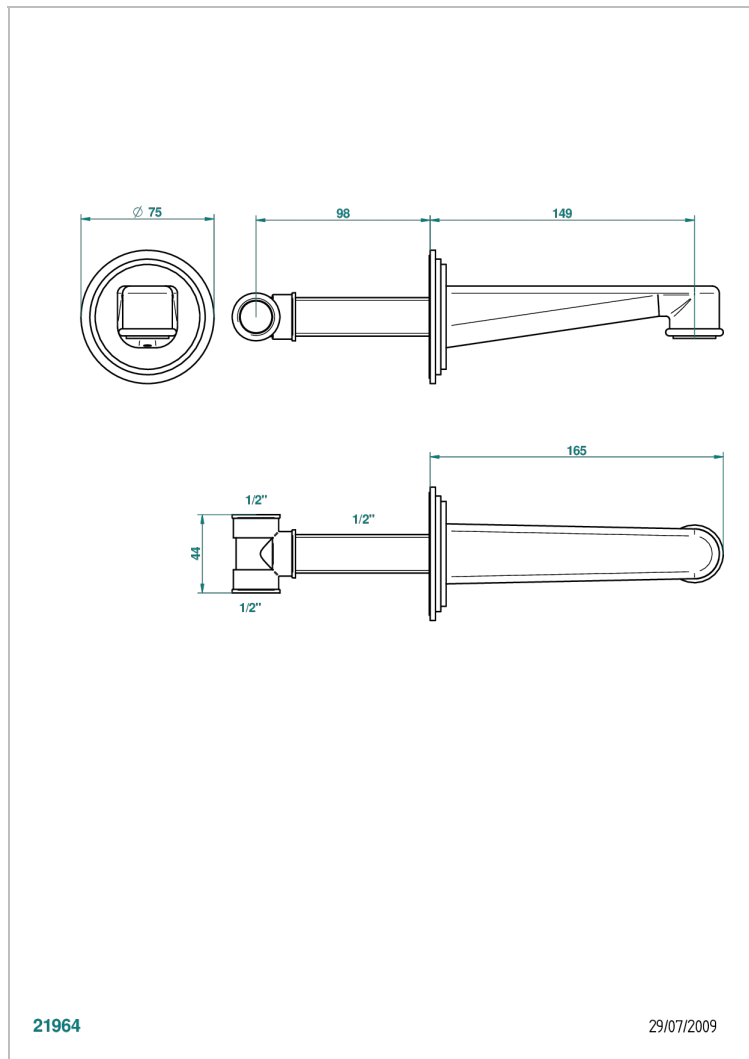

FAUBOURG WHITE PORCELAIN WITH LEVER

G2J-22

Wall mounted basin spout, normal

21964

29/07/2009

CHARACTERISTIC

- Faubourg White Porcelain with lever
- Wall mounted basin spout, normal

TECHNICAL SPECS

- Recommandé : 3 bars (max. 5 bars) - Advised : 43,5 psi (max. 72 psi)
- 15 l/min à 3 bars (4 gpm at 43.5 psi)

RELATED SKU'S

- Ref. G00-309/B Free-flow basin waste with grid
- Ref. G00-309/S Bottle Trap only for waste
- Ref. G00-316 Click waste
- Ref. G00-308T Adjustable bottle trap, mini 45 mm - maxi 90 mm with 300 mm overflow pipe