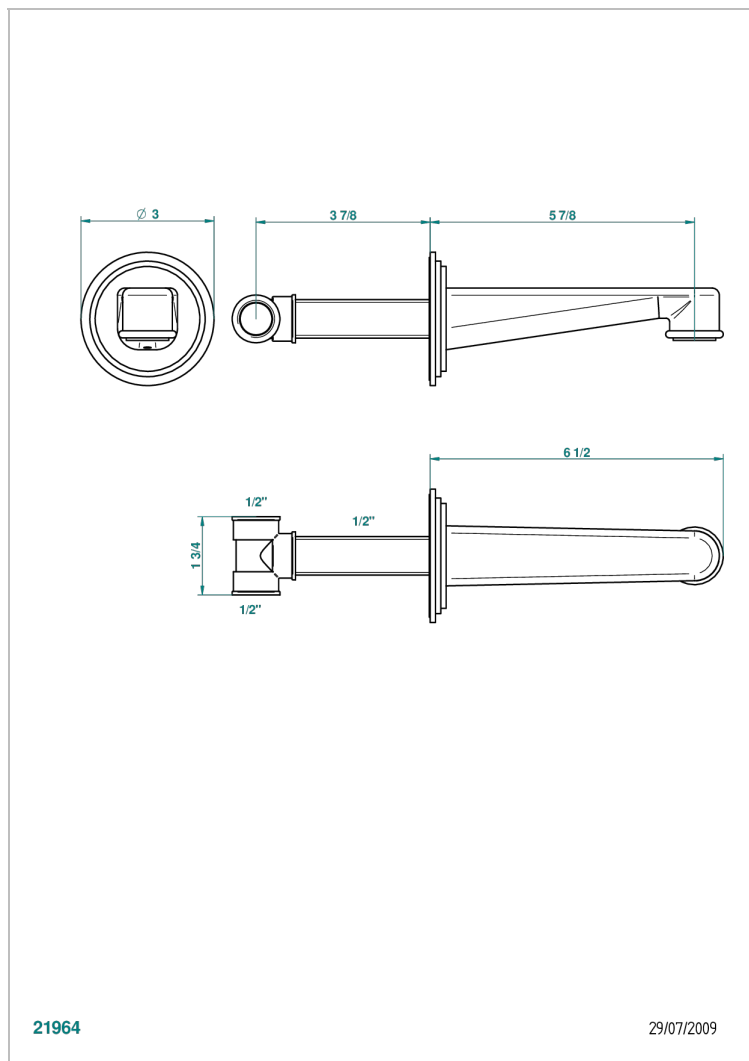

FAUBOURG WHITE PORCELAIN WITH LEVER

G2J-22

Wall mounted basin spout, normal

21964

29/07/2009

CHARACTERISTIC

- Faubourg White Porcelain with lever
- Wall mounted basin spout, normal

TECHNICAL SPECS

- Recommandé : 3 bars (max. 5 bars) - Advised : 43,5 psi (max. 72 psi)
- 15 l/min à 3 bars (4 gpm at 43.5 psi)

RELATED SKU'S

- Ref. G00-309/B Free-flow basin waste with grid
- Ref. G00-309/S Bottle Trap only for waste
- Ref. G00-316 Click waste
- Ref. G00-308T Adjustable bottle trap, mini 45 mm - maxi 90 mm with 300 mm overflow pipe