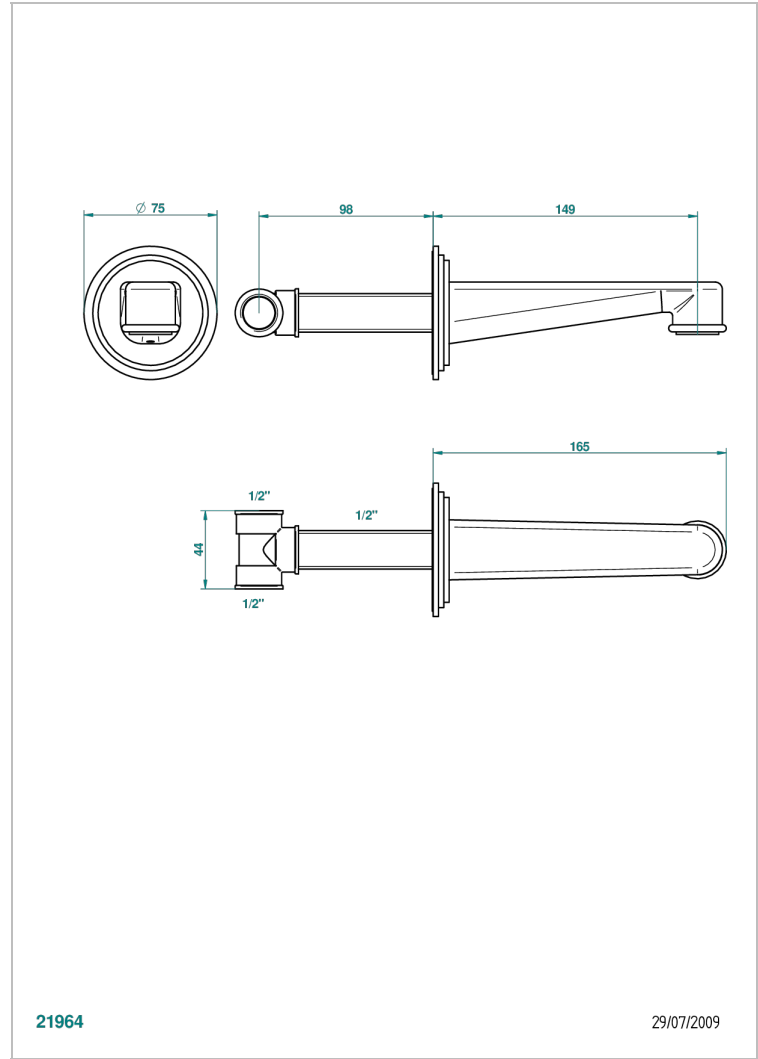

LE 9 NERO MARQUINA

G2I-22

Wall mounted basin spout, normal

THG[®]
PARIS

CHARACTERISTIC

- Le 9 Nero Marquina
- Wall mounted basin spout, normal

TECHNICAL SPECS

- Recommandé : 3 bars (max. 5 bars) - Advised : 43,5 psi (max. 72 psi)
- 15 l/min à 3 bars (4 gpm at 43.5 psi)

RELATED SKU'S

- Ref. G00-309/B Free-flow basin waste with grid
- Ref. G00-309/S Bottle Trap only for waste
- Ref. G00-316 Click waste
- Ref. G00-308T Adjustable bottle trap, mini 45 mm - maxi 90 mm with 300 mm overflow pipe