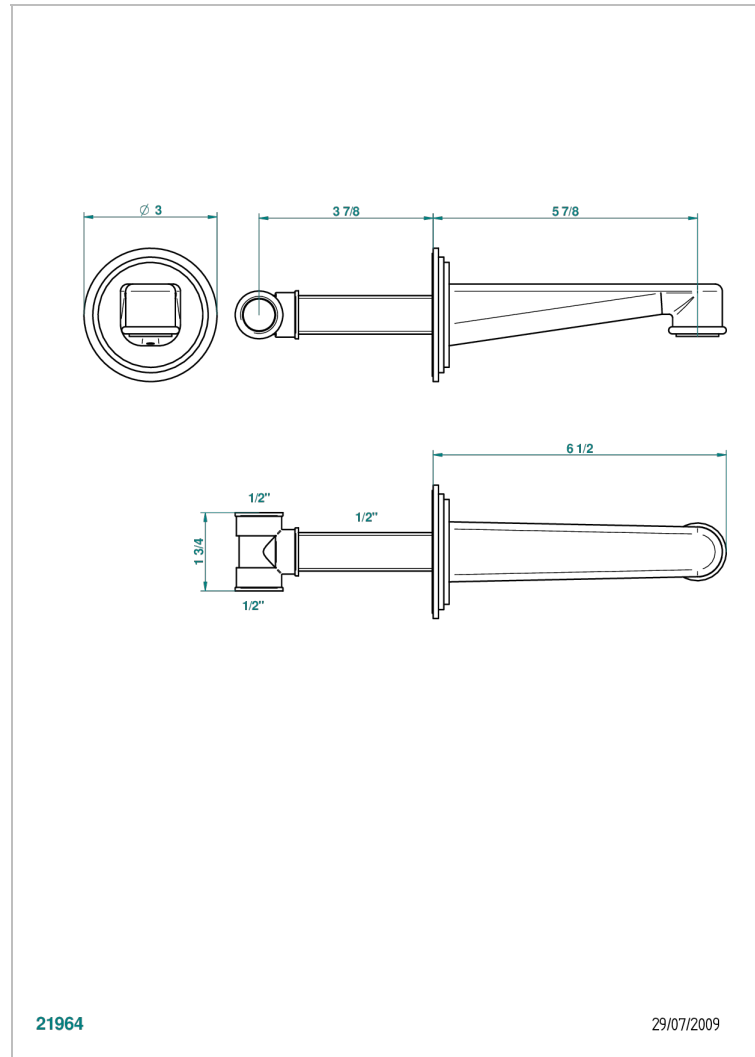

# LE 9 NERO MARQUINA

G2I-22

Wall mounted basin spout, normal

THG<sup>®</sup>  
PARIS

## CHARACTERISTIC

- Le 9 Nero Marquina
- Wall mounted basin spout, normal

## RELATED SKU'S

- Ref. G00-309/B Free-flow basin waste with grid
- Ref. G00-309/S Bottle Trap only for waste
- Ref. G00-316 Click waste
- Ref. G00-308T Adjustable bottle trap, mini 45 mm - maxi 90 mm with 300 mm overflow pipe