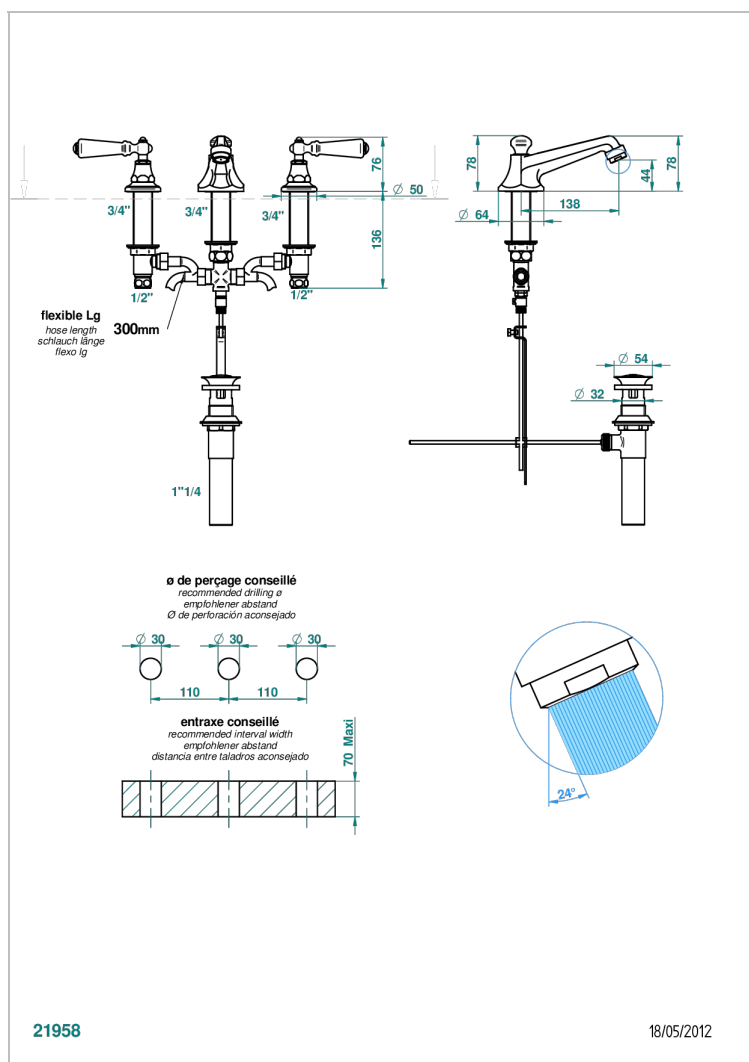

CHARLESTON WITH LEVER HANDLES

G75-151M/US

Widespread lavatory set with drain for 1 1/4" + countertop

CHARACTERISTIC

- Charleston with lever handles
- Widespread lavatory set with drain for 1 1/4" + countertop

TECHNICAL SPECS

- Recommandé : 3 bars (max. 5 bars) - Advised : 43,5 psi (max. 72 psi)
- 5,7 l/min à 3 bars (1.5 gpm at 43.5 psi)

AVAILABLE FINITIONS

Black ceram - D30
Blush PVD - H62
Brass color PVD - H49
Brown bronze color PVD - F33
Chrome polished - A02
Chrome polished / gold polished - G02