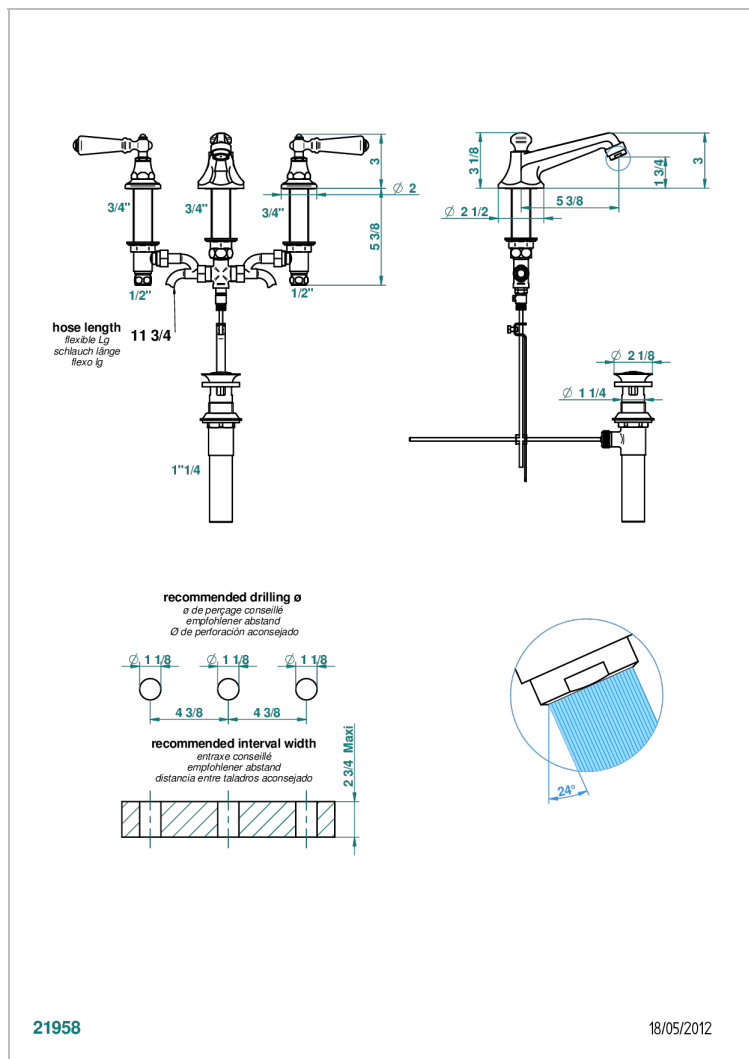

CHARLESTON WITH LEVER HANDLES

G75-151M/US

Widespread lavatory set with drain for 1 1/4" + countertop

CHARACTERISTIC

- Charleston with lever handles
- Widespread lavatory set with drain for 1 1/4" + countertop

TECHNICAL SPECS

- Recommandé : 3 bars (max. 5 bars) - Advised : 43,5 psi (max. 72 psi)
- 5,7 l/min à 3 bars (1.5 gpm at 43.5 psi)

AVAILABLE FINITIONS

Black ceram - D30
Blush PVD - H62
Brass color PVD - H49
Brown bronze color PVD - F33
Chrome polished - A02
Chrome polished / gold polished - G02