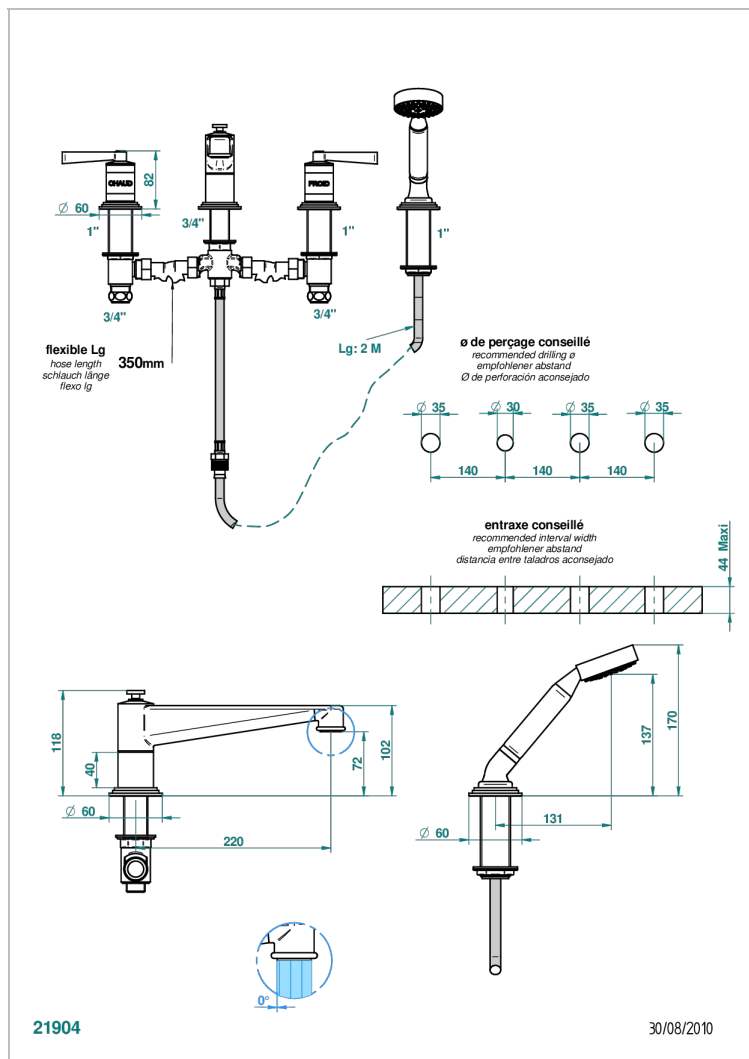

FAUBOURG WHITE PORCELAIN WITH LEVER

G2J-112BSG

Rim mounted 4-hole bath/shower mixer, diverter to super goliath spout

CHARACTERISTIC

- ACS : 18ACCLY473
- DVGW : DW-6501CO0483
- NF : NF EN 200 - IID/A - Chrome

STANDARDS

TECHNICAL SPECS

- Recommandé : 3 bars (max. 5 bars) - Advised : 43,5 psi (max. 72 psi)
- Bec : 35 l/min à 3 bars - Douchette : 9,5 l/min à 3 bars
- Spout : 9.26 gpm at 43.5 psi - Handshower : 2.5 gpm at 43.5 psi