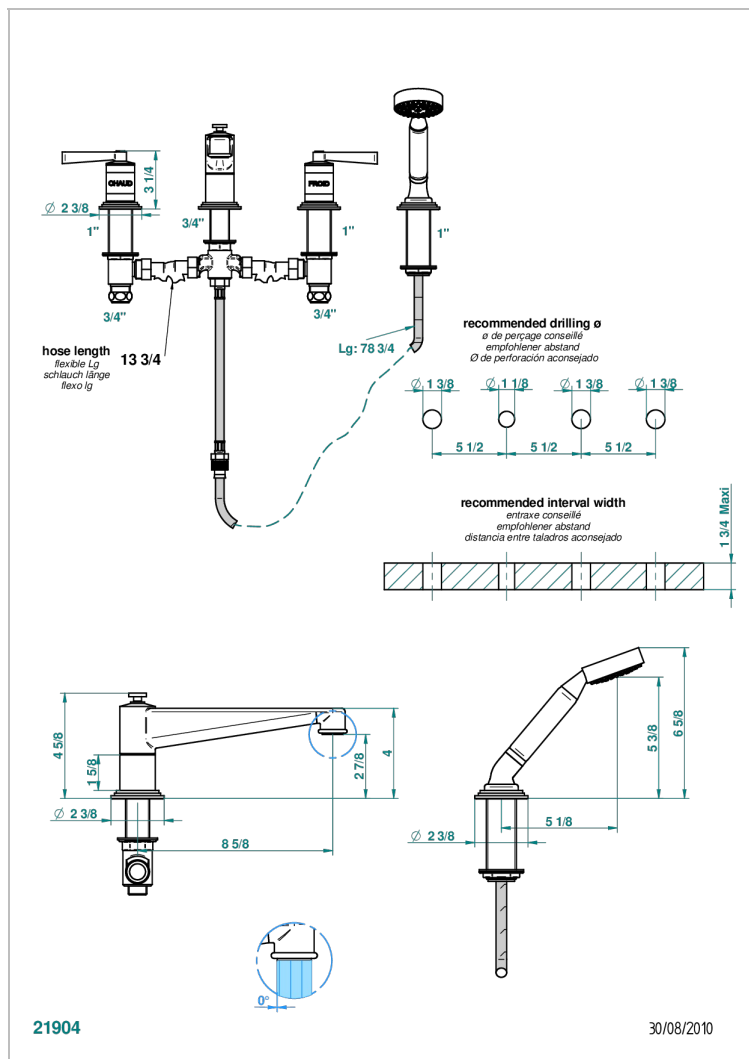

FAUBOURG WHITE PORCELAIN WITH LEVER

G2J-112BSG

Rim mounted 4-hole bath/shower mixer, diverter to super goliath spout

CHARACTERISTIC

- ACS : 18ACCLY473
- DVGW : DW-6501CO0483
- NF : NF EN 200 - IID/A - Chrome

TECHNICAL SPECS

- Recommandé : 3 bars (max. 5 bars) - Advised : 43,5 psi (max. 72 psi)
- Bec : 35 l/min à 3 bars - Douchette : 9,5 l/min à 3 bars
- Spout : 9.26 gpm at 43.5 psi - Handshower : 2.5 gpm at 43.5 psi

STANDARDS

AVAILABLE FINITIONS

Antique nickel - H28
Black ceram - D30
Blush PVD - H62
Brass color PVD - H49
Brown bronze color PVD - F33
Gold color PVD - H52

Graphite PVD - H64
Matt Umber PVD - H67
Matt blush PVD - H60
Matt brass color PVD - H50
Matt brown bronze color PVD - F34
Matt chrome - C02