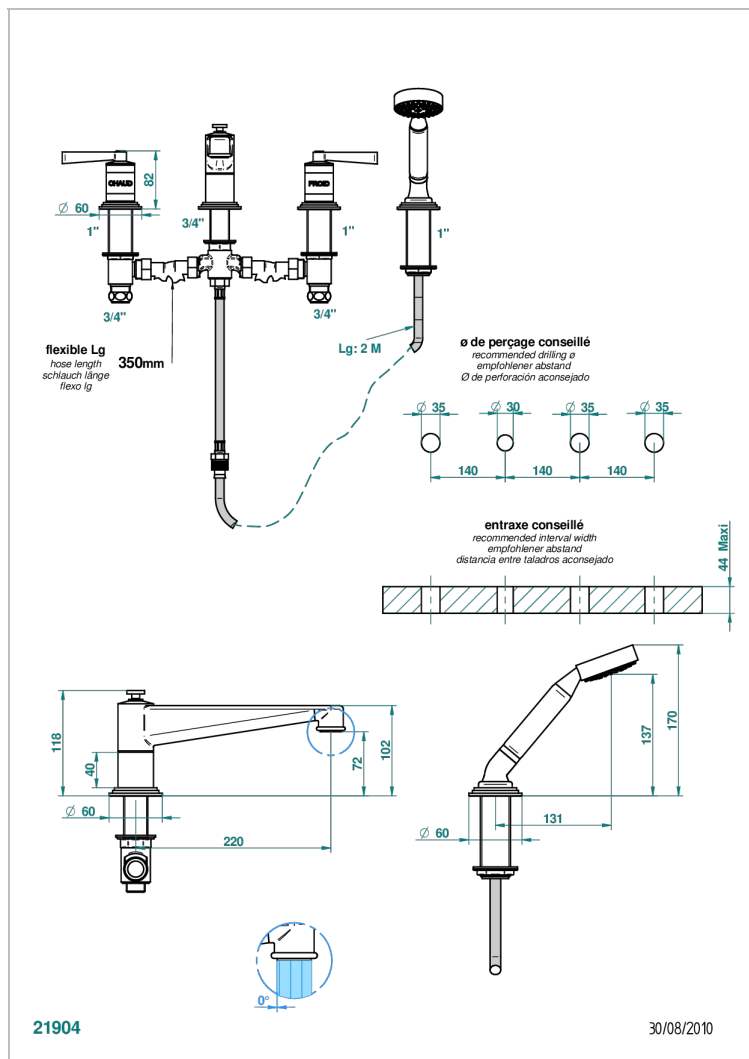

# FAUBOURG WHITE PORCELAIN WITH LEVER

G2J-112BSG

Rim mounted 4-hole bath/shower mixer, diverter to super goliath spout

## CHARACTERISTIC

- ACS : 18ACCLY473
- DVGW : DW-6501CO0483
- NF : NF EN 200 - IID/A - Chrome

## TECHNICAL SPECS

- Recommandé : 3 bars (max. 5 bars) - Advised : 43,5 psi (max. 72 psi)
- Bec : 35 l/min à 3 bars - Douchette : 9,5 l/min à 3 bars
- Spout : 9.26 gpm at 43.5 psi - Handshower : 2.5 gpm at 43.5 psi