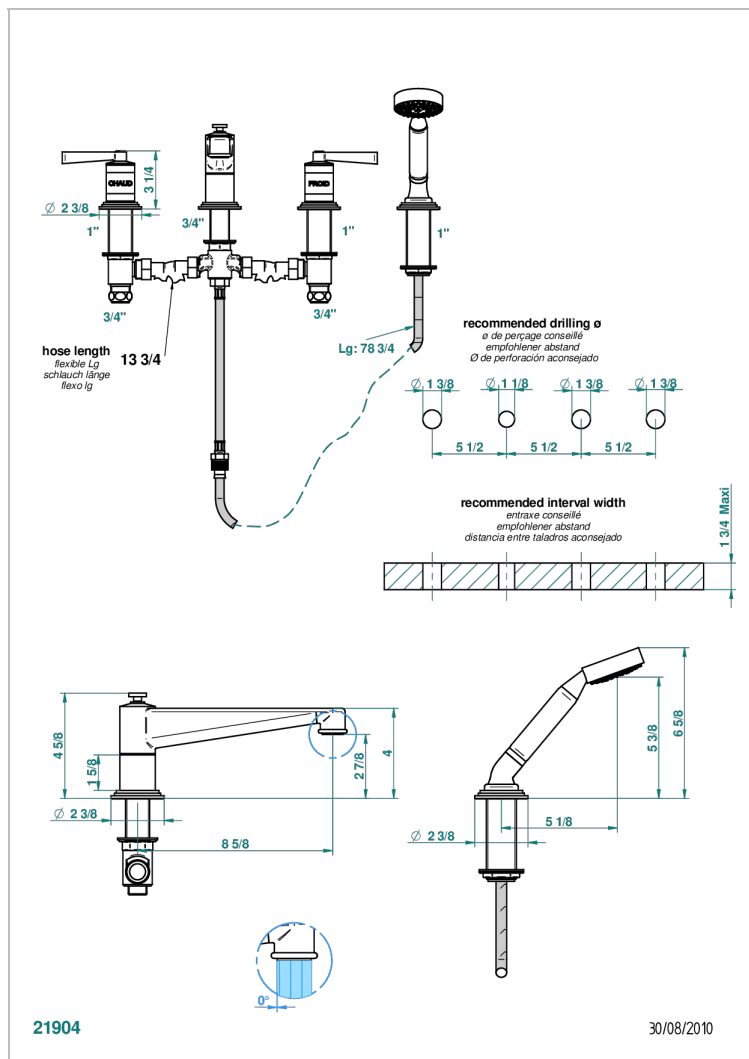

# FAUBOURG WHITE PORCELAIN WITH LEVER

G2J-112BSG

Rim mounted 4-hole bath/shower mixer, diverter to super goliath spout

## CHARACTERISTIC

- ACS : 18ACCLY473
- DVGW : DW-6501CO0483
- NF : NF EN 200 - IID/A - Chrome

## TECHNICAL SPECS

- Recommandé : 3 bars (max. 5 bars) - Advised : 43,5 psi (max. 72 psi)
- Bec : 35 l/min à 3 bars - Douchette : 9,5 l/min à 3 bars
- Spout : 9.26 gpm at 43.5 psi - Handshower : 2.5 gpm at 43.5 psi