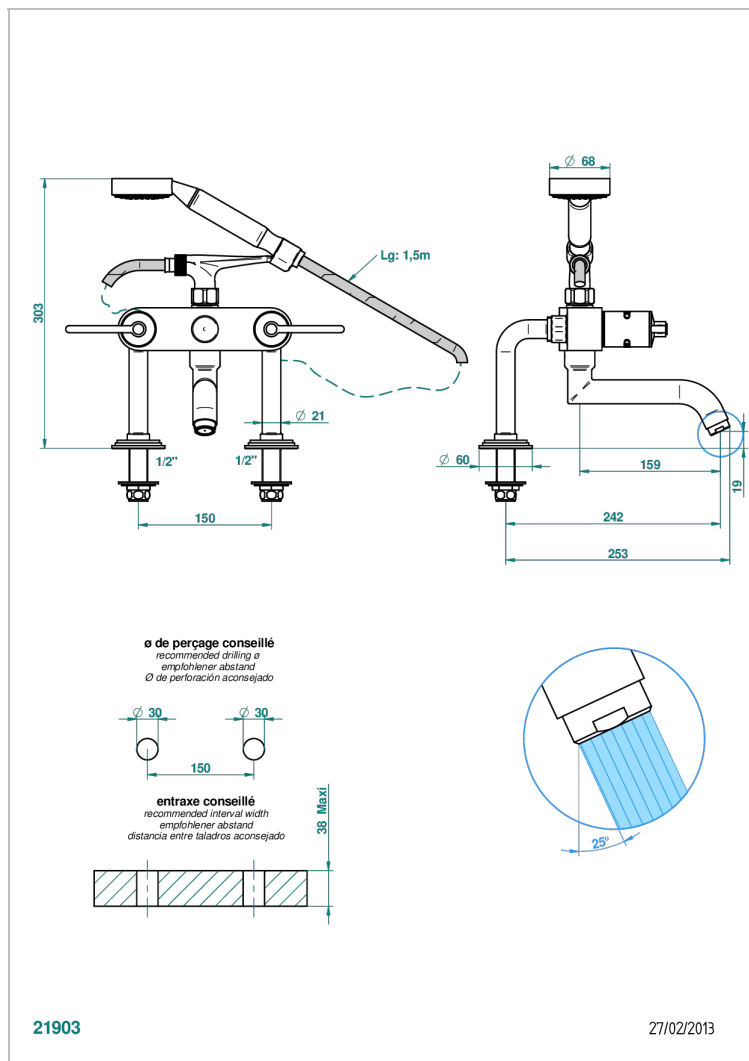

FAUBOURG WHITE PORCELAIN WITH LEVER

G2J-13G

Rim mounted 2-hole bath/telephone shower mixer, shower and hose

CHARACTERISTIC

- ACS : 21ACCLY034

TECHNICAL SPECS

- Recommandé : 3 bars (max. 5 bars) - Advised : 43,5 psi (max. 72 psi)
- Bec : 35 l/min à 3 bars - Douchette : 9,5 l/min à 3 bars
- Spout : 9.26 gpm at 43.5 psi - Handshower : 2.5 gpm at 43.5 psi