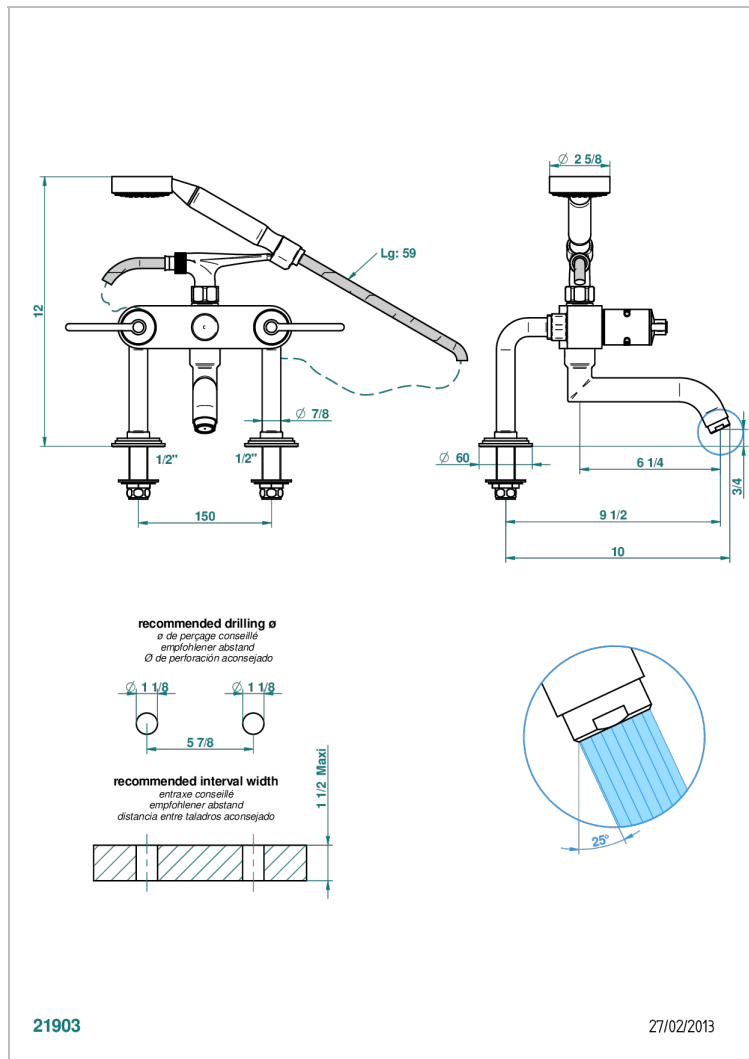

# FAUBOURG WHITE PORCELAIN WITH LEVER

G2J-13G

Rim mounted 2-hole bath/telephone shower mixer, shower and hose

## CHARACTERISTIC

- ACS : 21ACCLY034

## TECHNICAL SPECS

- Recommandé : 3 bars (max. 5 bars) - Advised : 43,5 psi (max. 72 psi)
- Bec : 35 l/min à 3 bars - Douchette : 9,5 l/min à 3 bars
- Spout : 9.26 gpm at 43.5 psi - Handshower : 2.5 gpm at 43.5 psi