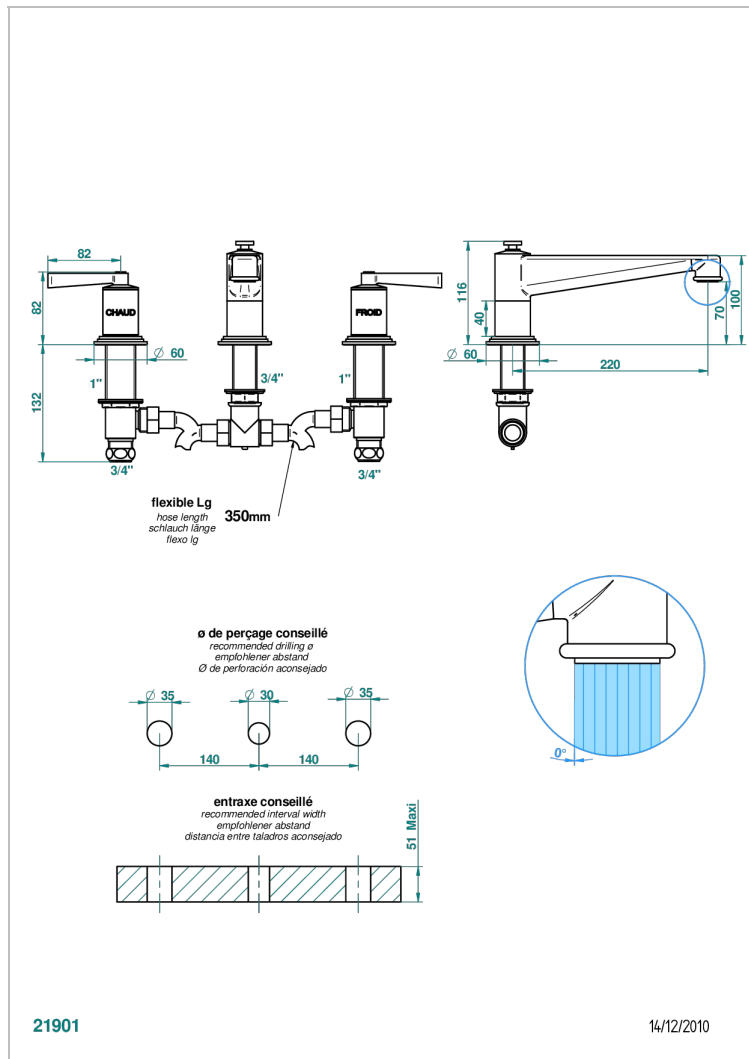

FAUBOURG WHITE PORCELAIN WITH LEVER

G2J-25SG

Rim mounted 3-hole bath mixer, super goliath spout

CHARACTERISTIC

- ACS : 18ACCLY403
- NF : NF EN 200 - IID/A - Chrome

TECHNICAL SPECS

- Recommandé : 3 bars (max. 5 bars) - Advised : 43,5 psi (max. 72 psi)
- Bec : 35 l/min à 3 bars
- Spout : 9.26 gpm at 43.5 psi