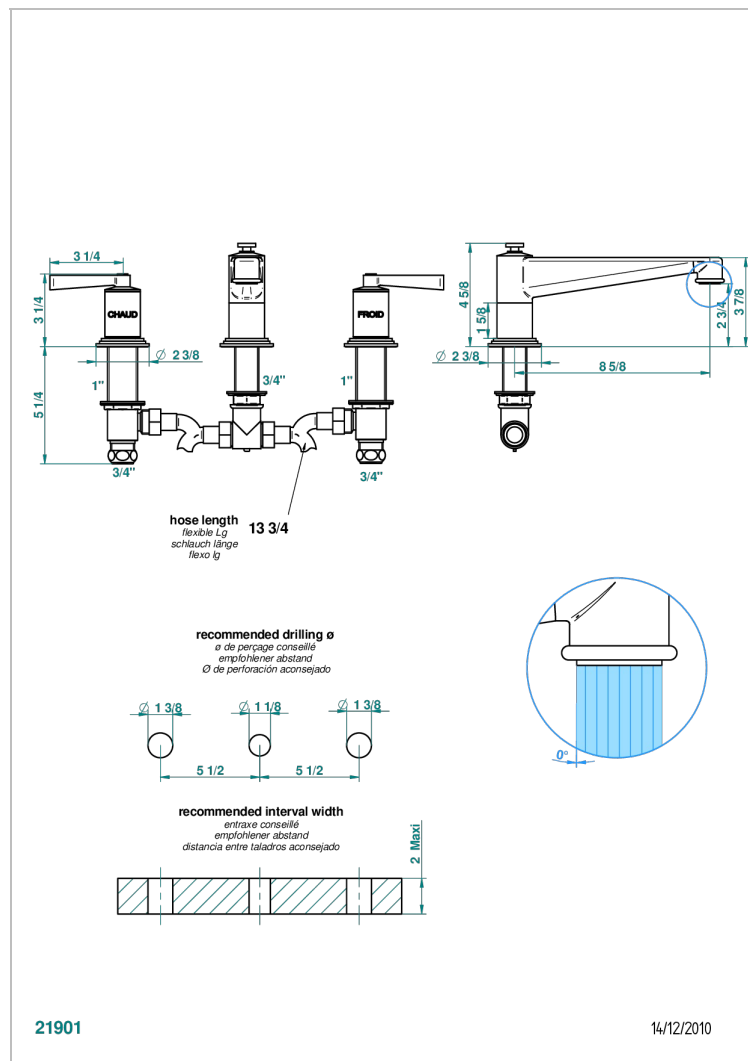

# FAUBOURG WHITE PORCELAIN WITH LEVER

G2J-25SG

Rim mounted 3-hole bath mixer, super goliath spout

## CHARACTERISTIC

- ACS : 18ACCLY403
- NF : NF EN 200 - IID/A - Chrome

## TECHNICAL SPECS

- Recommandé : 3 bars (max. 5 bars) - Advised : 43,5 psi (max. 72 psi)
- Bec : 35 l/min à 3 bars
- Spout : 9.26 gpm at 43.5 psi