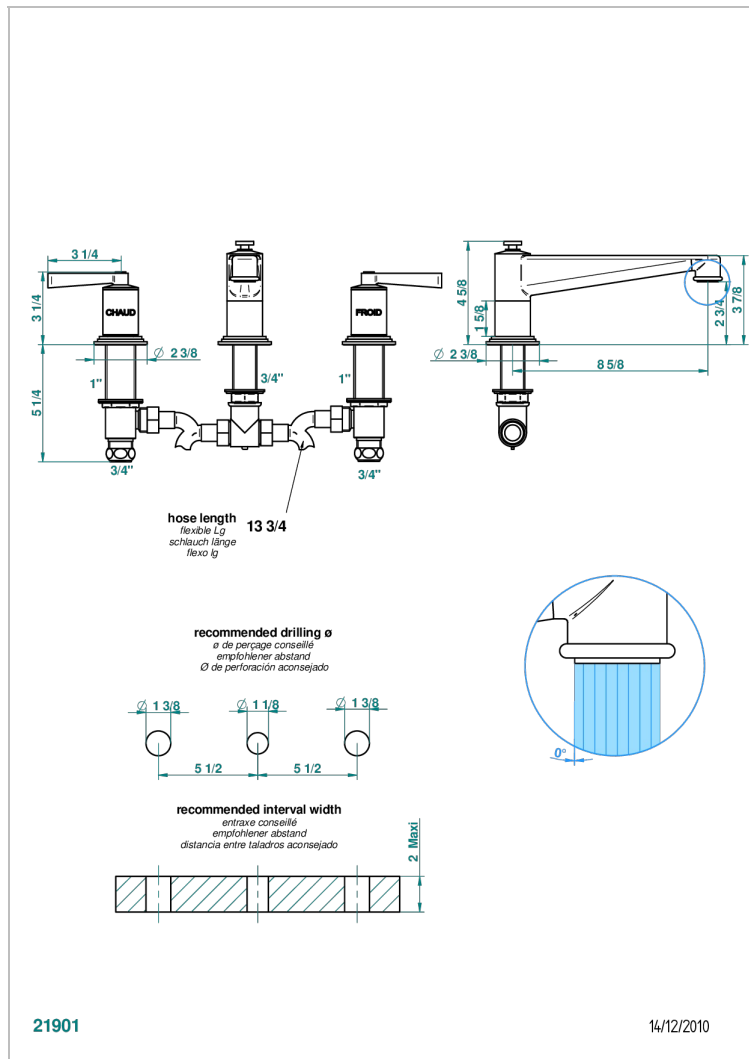

FAUBOURG WHITE PORCELAIN WITH LEVER

G2J-25SG

Rim mounted 3-hole bath mixer, super goliath spout

CHARACTERISTIC

- ACS : 18ACCLY403
- NF : NF EN 200 - IID/A - Chrome

TECHNICAL SPECS

- Recommandé : 3 bars (max. 5 bars) - Advised : 43,5 psi (max. 72 psi)
- Bec : 35 l/min à 3 bars
- Spout : 9.26 gpm at 43.5 psi