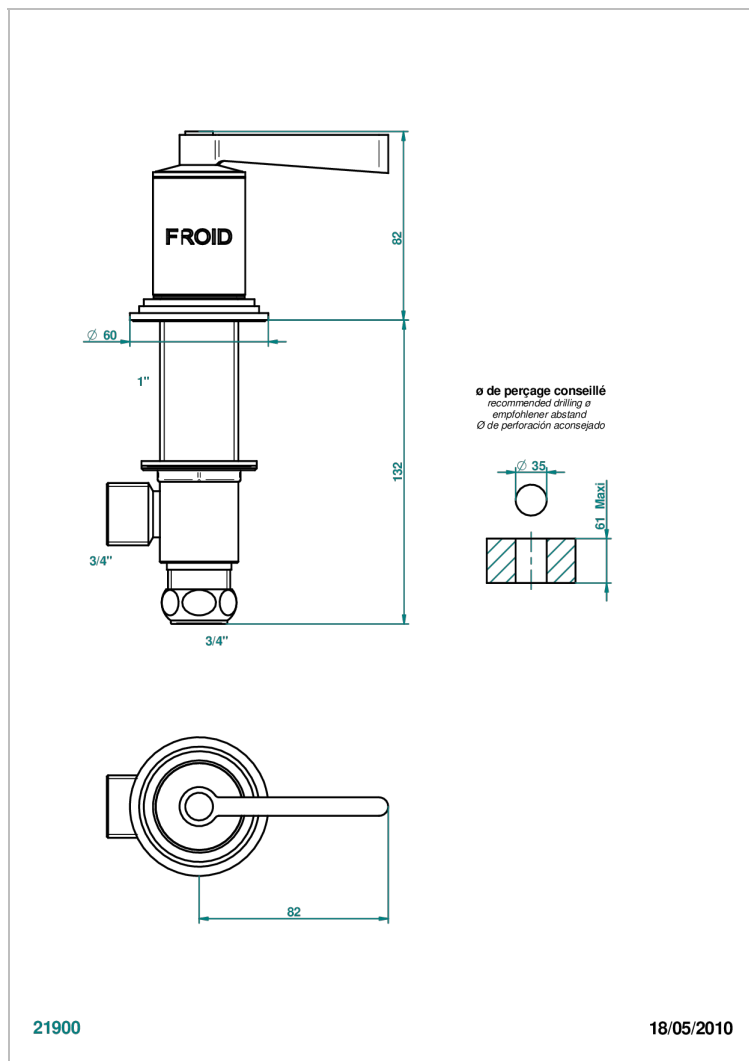

FAUBOURG WHITE PORCELAIN WITH LEVER

G2J-36/C

Rim mounted 3/4" valve, cold

CHARACTERISTIC

- Faubourg White Porcelain with lever
- Rim mounted 3/4" valve, cold

AVAILABLE FINITIONS

Antique nickel - H28
Black ceram - D30
Blush PVD - H62
Brass color PVD - H49
Brown bronze color PVD - F33
Gold color PVD - H52