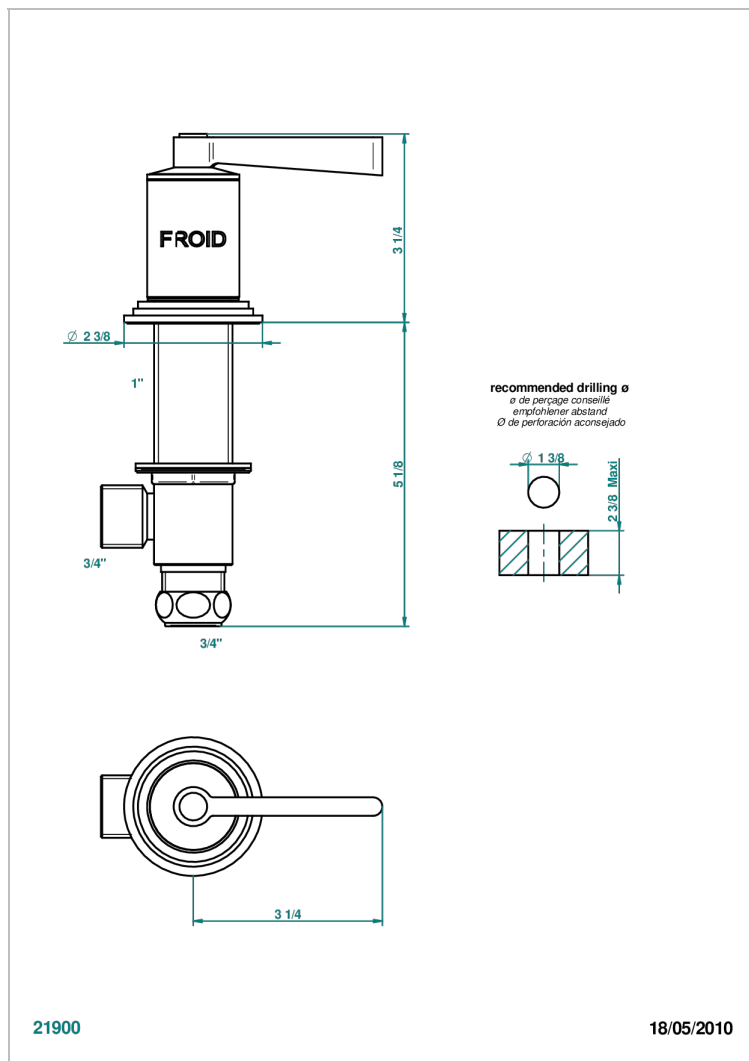

FAUBOURG WHITE PORCELAIN WITH LEVER

G2J-36/C

Rim mounted 3/4" valve, cold

CHARACTERISTIC

- Faubourg White Porcelain with lever
- Rim mounted 3/4" valve, cold

AVAILABLE FINITIONS

Antique nickel - H28
 Black ceram - D30
 Blush PVD - H62
 Brass color PVD - H49
 Brown bronze color PVD - F33
 Gold color PVD - H52