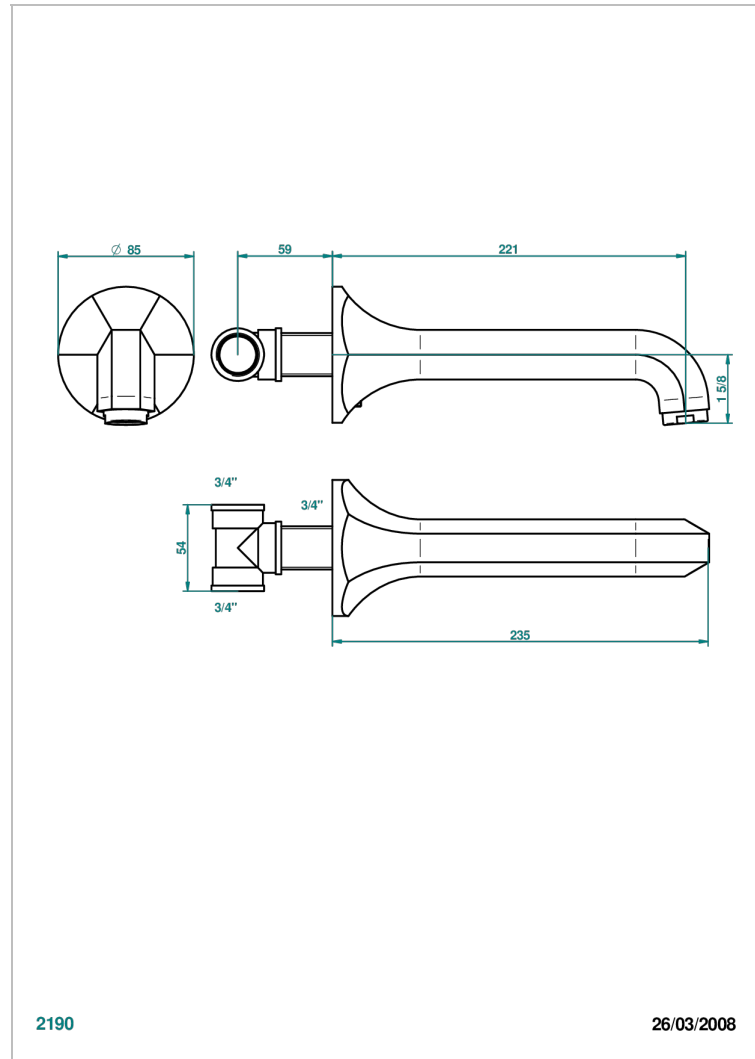

CHARLESTON WITH LEVER

G75-22SG

Wall mounted super goliath bath spout

THG[®]
PARIS

CHARACTERISTIC

- Charleston with lever
- Wall mounted super goliath bath spout

TECHNICAL SPECS

- Recommandé : 3 bars (max. 5 bars) - Advised : 43,5 psi (max. 72 psi)
- Bec : 35 l/min à 3 bars
- Spout : 9.26 gpm at 43.5 psi