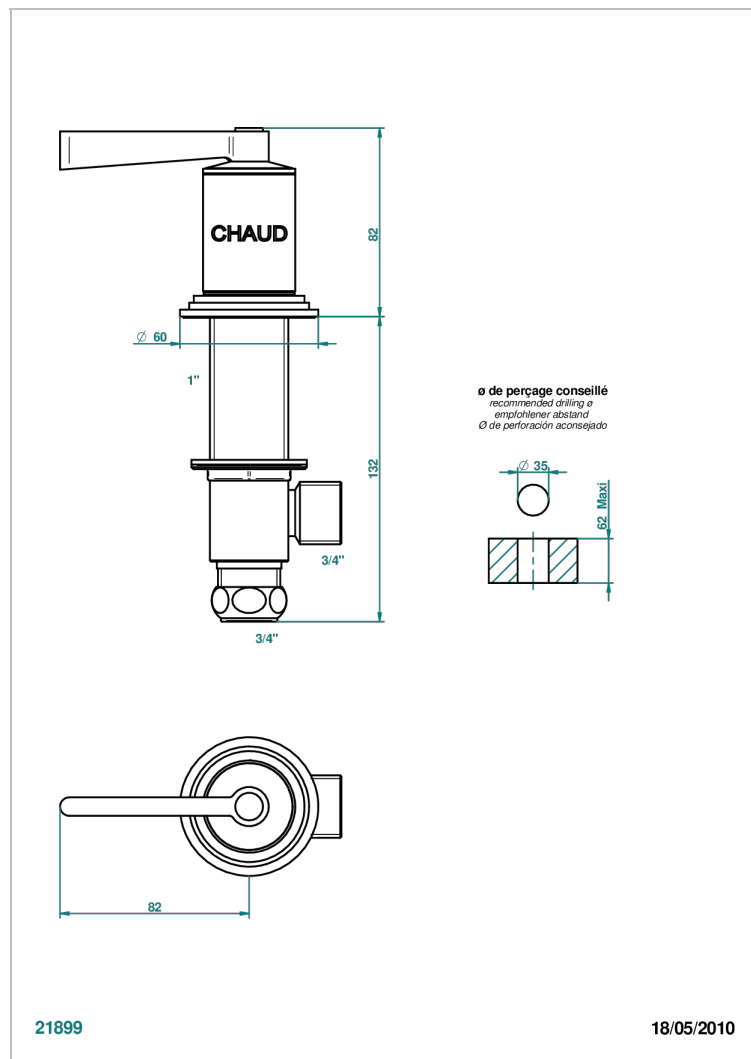

FAUBOURG WHITE PORCELAIN WITH LEVER

G2J-36/H

Rim mounted 3/4" valve, hot

CHARACTERISTIC

- Faubourg White Porcelain with lever
- Rim mounted 3/4" valve, hot

AVAILABLE FINITIONS

Antique nickel - H28
Black ceram - D30
Blush PVD - H62
Brass color PVD - H49
Brown bronze color PVD - F33
Gold color PVD - H52