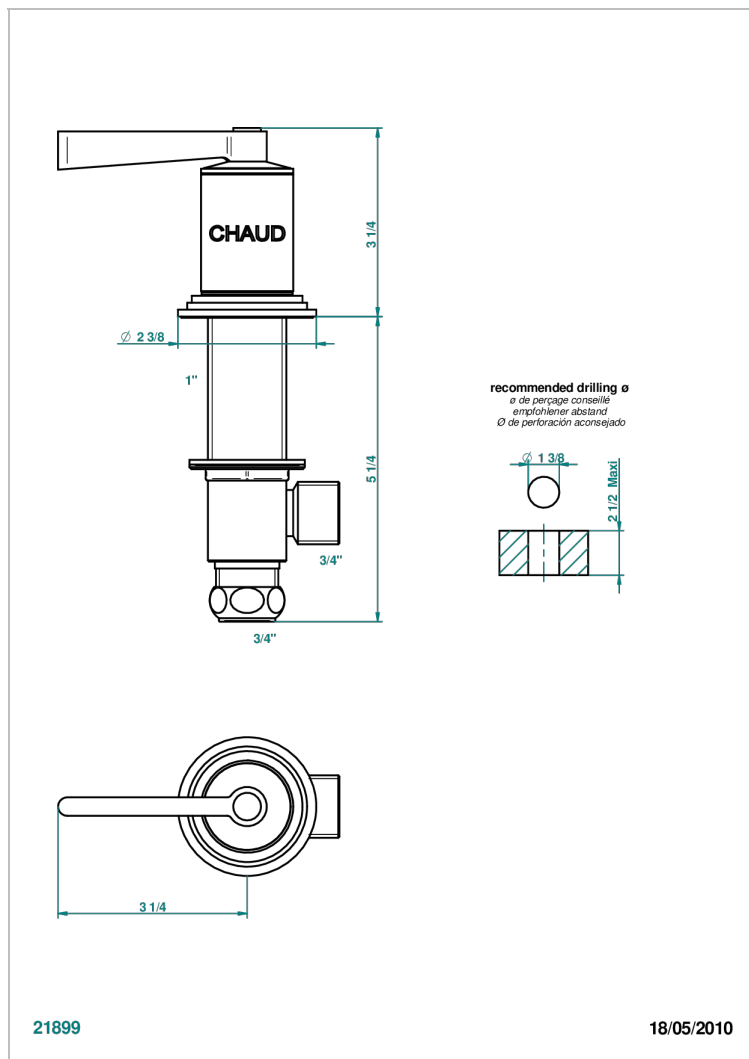

FAUBOURG WHITE PORCELAIN WITH LEVER

G2J-36/H

Rim mounted 3/4" valve, hot

CHARACTERISTIC

- Faubourg White Porcelain with lever
- Rim mounted 3/4" valve, hot

AVAILABLE FINITIONS

Antique nickel - H28
Black ceram - D30
Blush PVD - H62
Brass color PVD - H49
Brown bronze color PVD - F33
Gold color PVD - H52