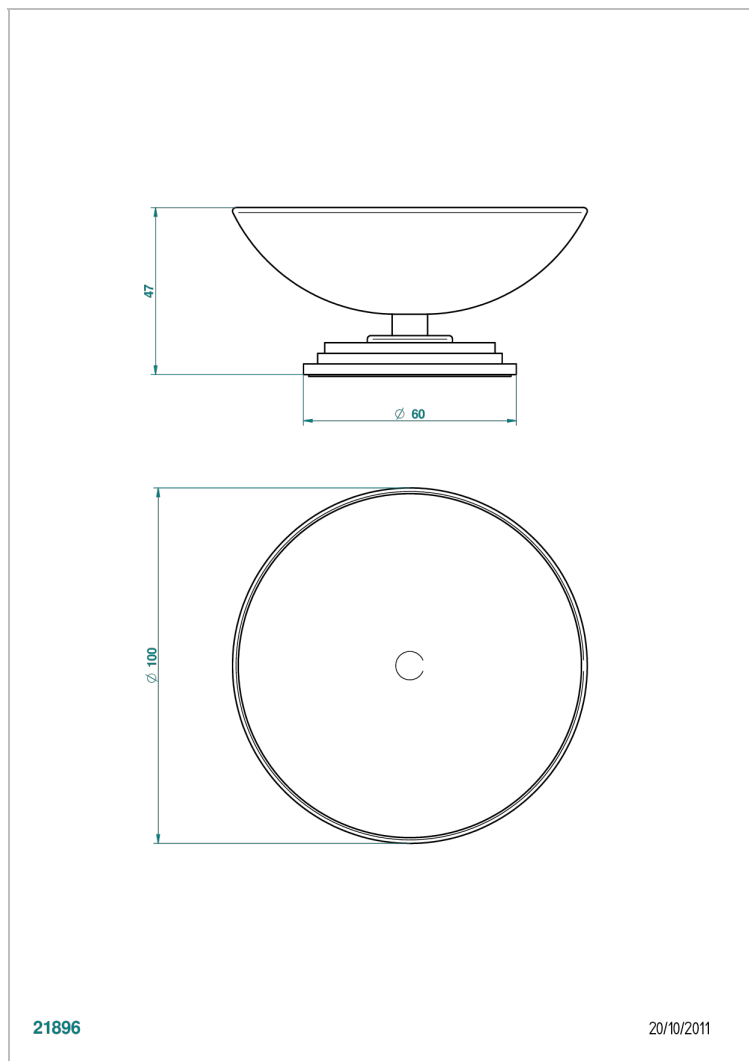

# FAUBOURG METAL WITH LEVER HANDLES

G2U-544

Soap dish, freestanding , 4" diameter

21896

20/10/2011

## CHARACTERISTIC

- Faubourg Metal with lever handles
- Soap dish, freestanding , 4" diameter