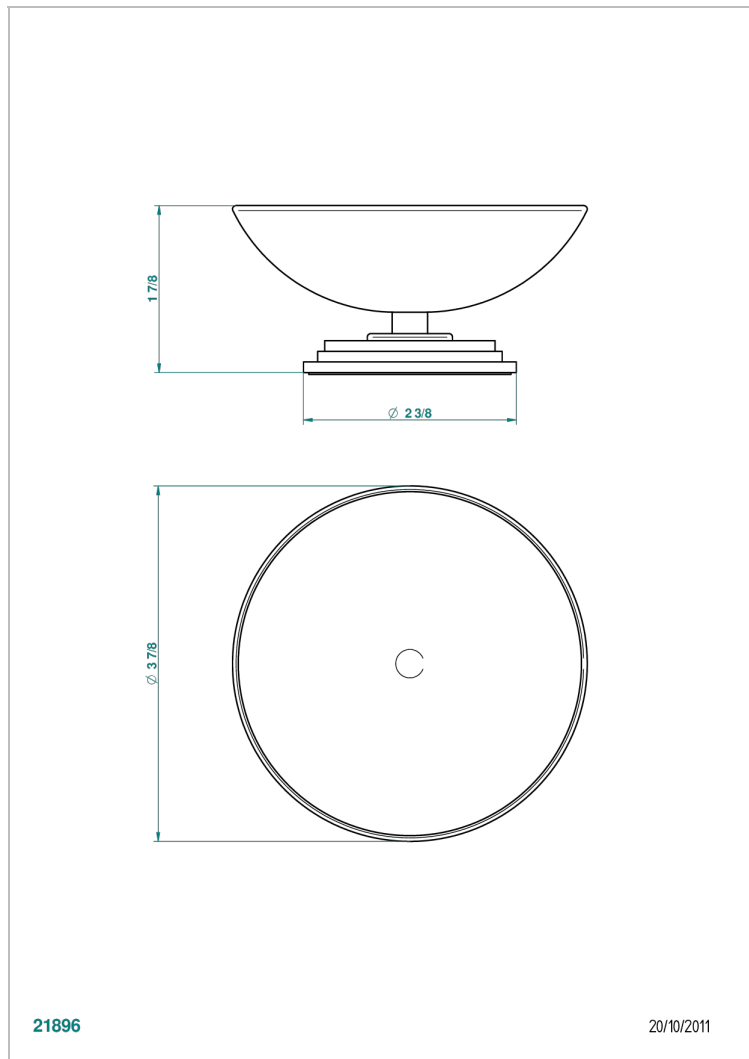

# FAUBOURG METAL WITH LEVER HANDLES

G2U-544

Soap dish, freestanding , 4" diameter

## CHARACTERISTIC

- Faubourg Metal with lever handles
- Soap dish, freestanding , 4" diameter