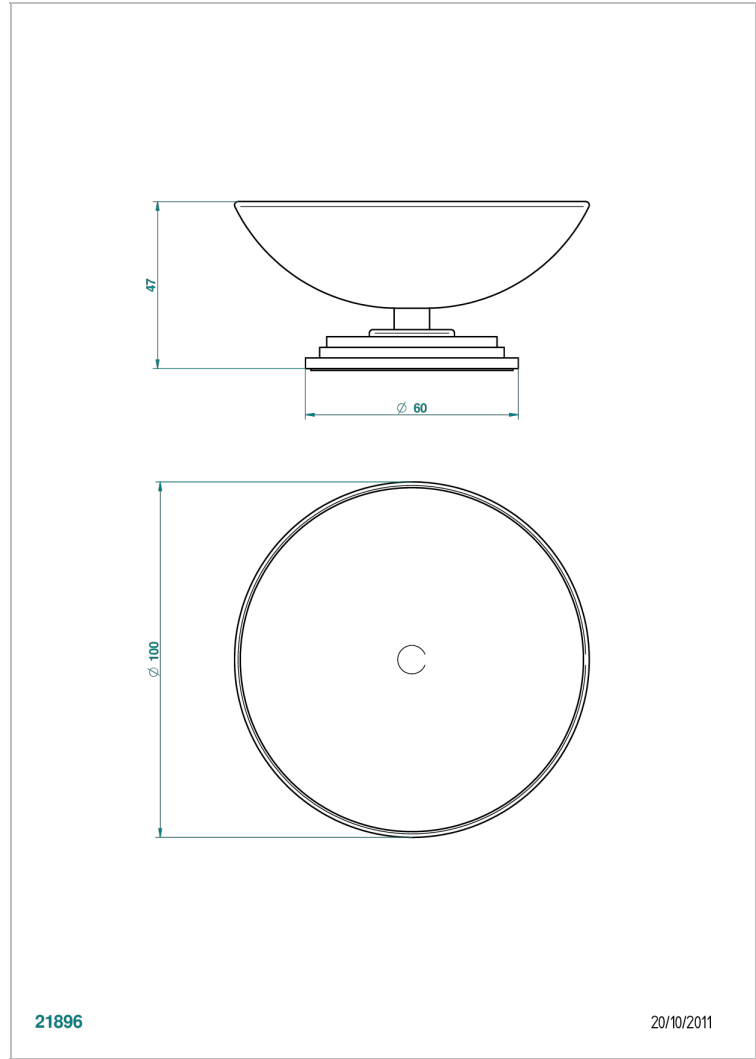

# FAUBOURG METAL WITH LEVER

G2U-544

Soap dish on stand, ø 100 mm

THG<sup>®</sup>  
PARIS

21896

20/10/2011

## CHARACTERISTIC

- Faubourg Metal with lever
- Soap dish on stand, ø 100 mm