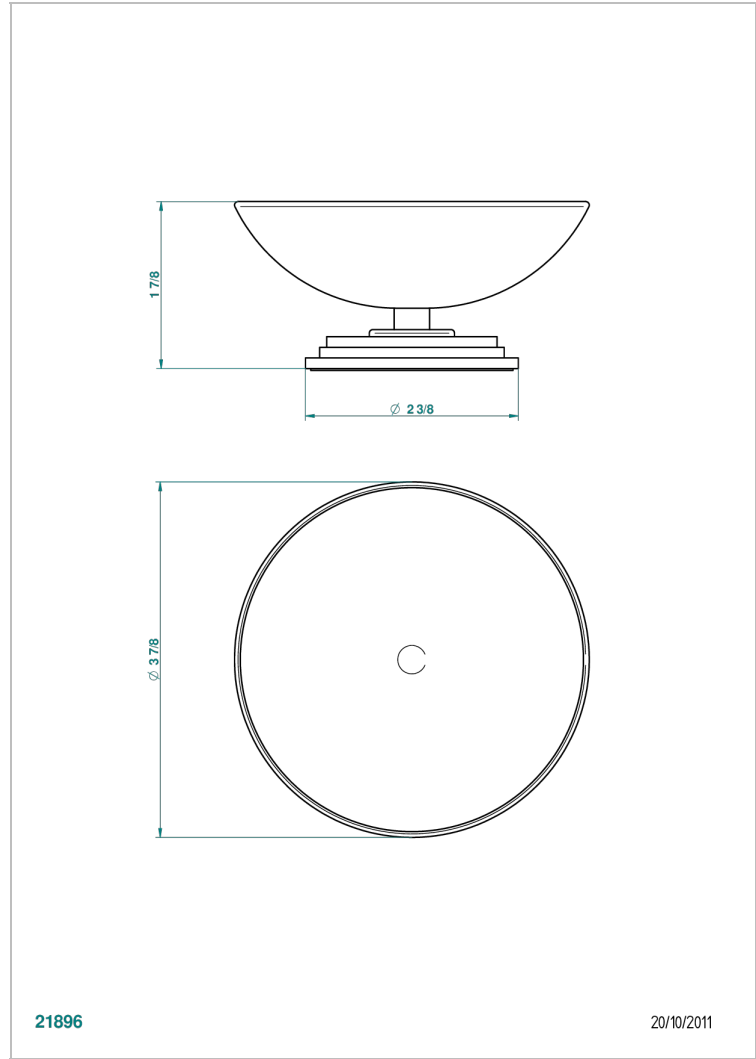

FAUBOURG METAL WITH LEVER

G2U-544

Soap dish on stand, \varnothing 100 mm

THG[®]
PARIS

21896

20/10/2011

CHARACTERISTIC

- Faubourg Metal with lever
- Soap dish on stand, \varnothing 100 mm