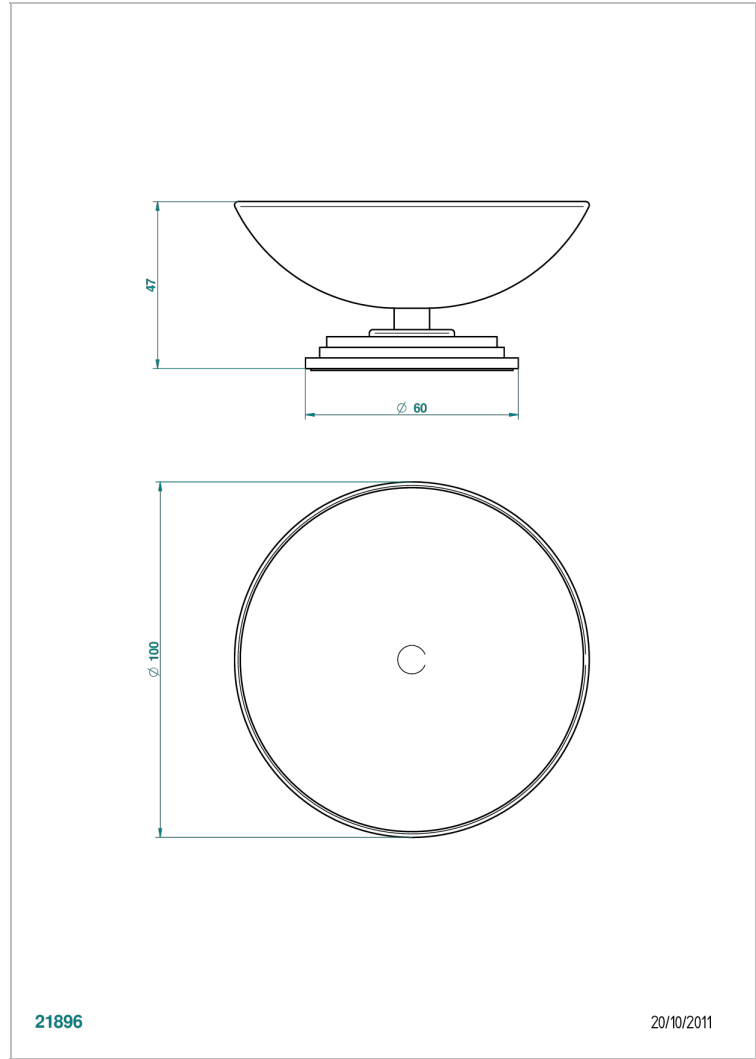

FRIVOLE WITH LEVER HANDLES

G2S-544

Soap dish, freestanding , 4" diameter

THG[®]
PARIS

21896

20/10/2011

CHARACTERISTIC

- Frivole with lever handles
- Soap dish, freestanding , 4" diameter

Umber PVD - H66