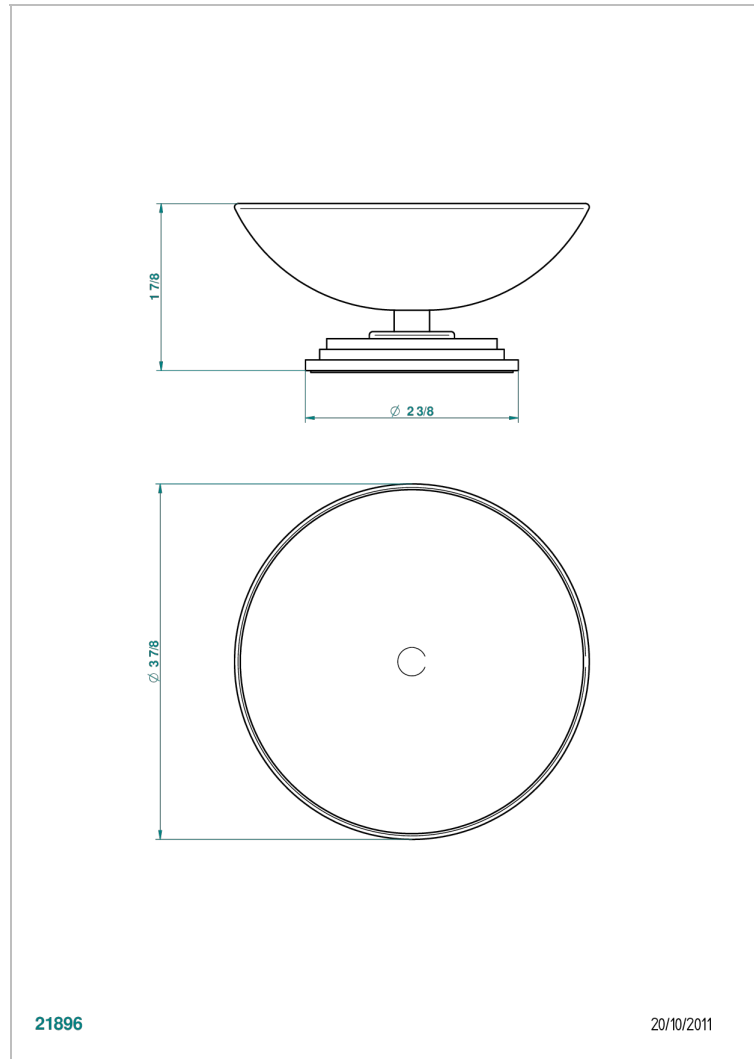

FRIVOLE WITH LEVER HANDLES

G2S-544

Soap dish, freestanding , 4" diameter

21896

20/10/2011

CHARACTERISTIC

- Frivole with lever handles
- Soap dish, freestanding , 4" diameter

AVAILABLE FINITIONS

Umber PVD - H66