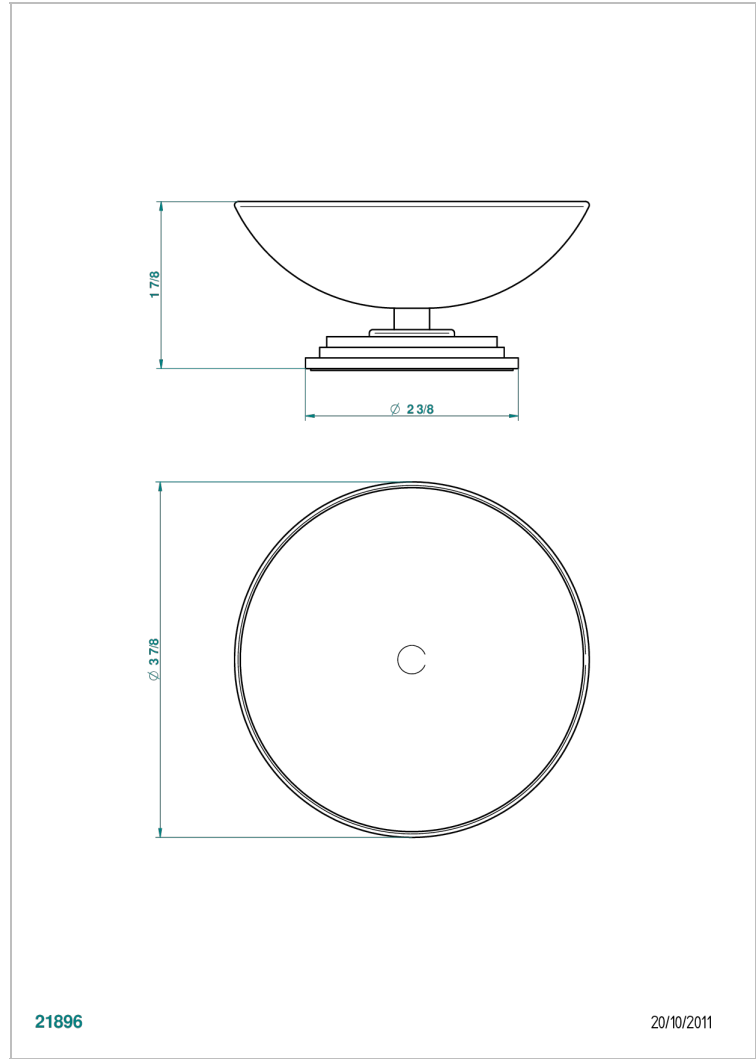

# FRIVOLE

G2R-544

Soap dish, freestanding , 4" diameter

21896

20/10/2011

## CHARACTERISTIC

- Frivole
- Soap dish, freestanding , 4" diameter