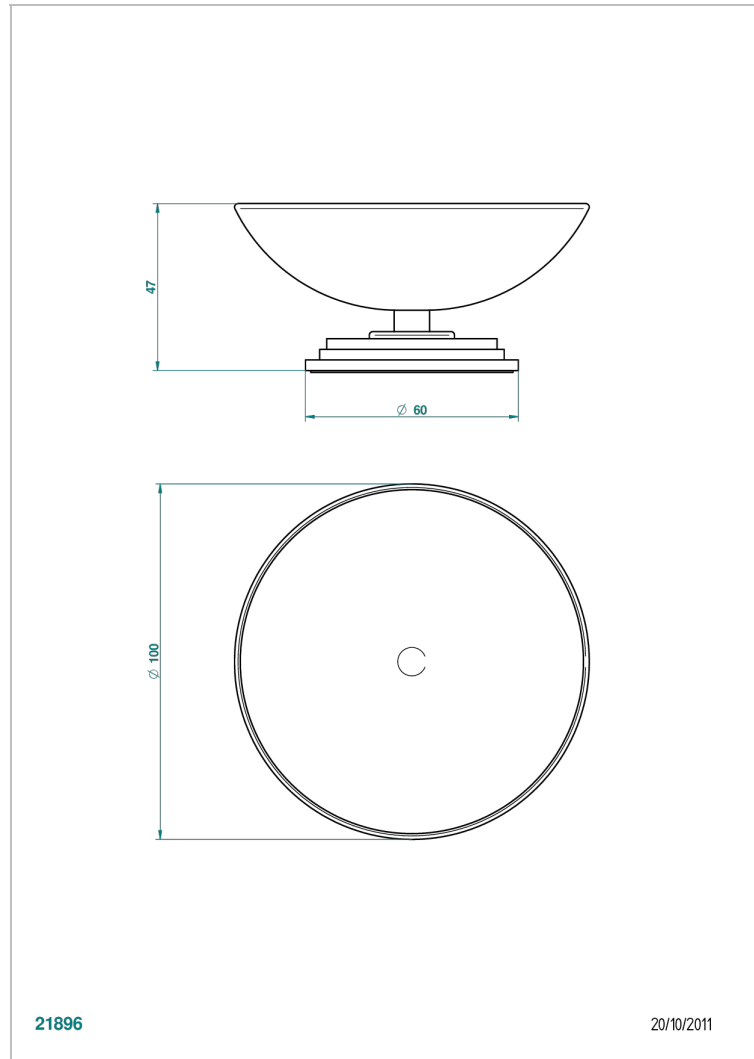

FROUFROU WITH LEVER HANDLES

G2P-544

Soap dish, freestanding , 4" diameter

21896

20/10/2011

CHARACTERISTIC

- Froufrou with lever handles
- Soap dish, freestanding , 4" diameter

AVAILABLE FINITIONS

Umber PVD - H66