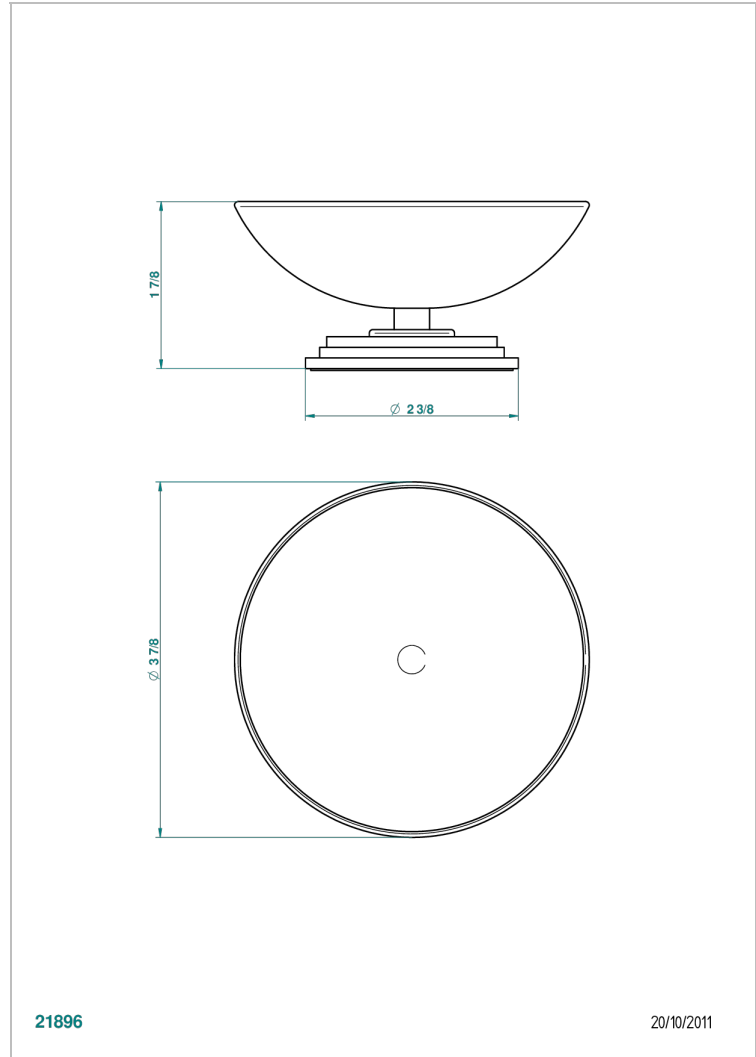

FROUFROU WITH LEVER HANDLES

G2P-544

Soap dish, freestanding , 4" diameter

THG[®]
PARIS

21896

20/10/2011

CHARACTERISTIC

- Froufrou with lever handles
- Soap dish, freestanding , 4" diameter

Umber PVD - H66