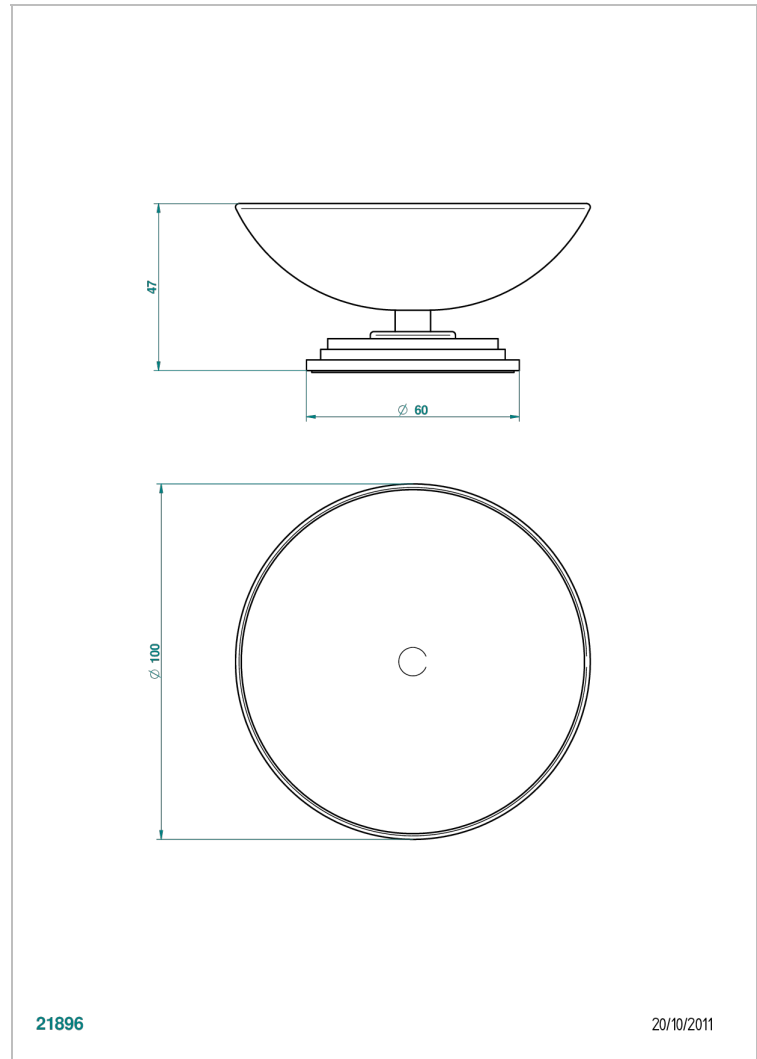

FROUFROU WITH LEVER

G2P-544

Soap dish on stand, ø 100 mm

THG[®]
PARIS

21896

20/10/2011

CHARACTERISTIC

- Froufrou with lever
- Soap dish on stand, ø 100 mm

AVAILABLE FINITIONS

Antique nickel - H28
Black ceram - D30
Blush PVD - H62
Brass color PVD - H49
Brown bronze color PVD - F33
Gold color PVD - H52

Graphite PVD - H64
Matt Umber PVD - H67
Matt blush PVD - H60
Matt brass color PVD - H50
Matt brown bronze color PVD - F34
Matt chrome - C02