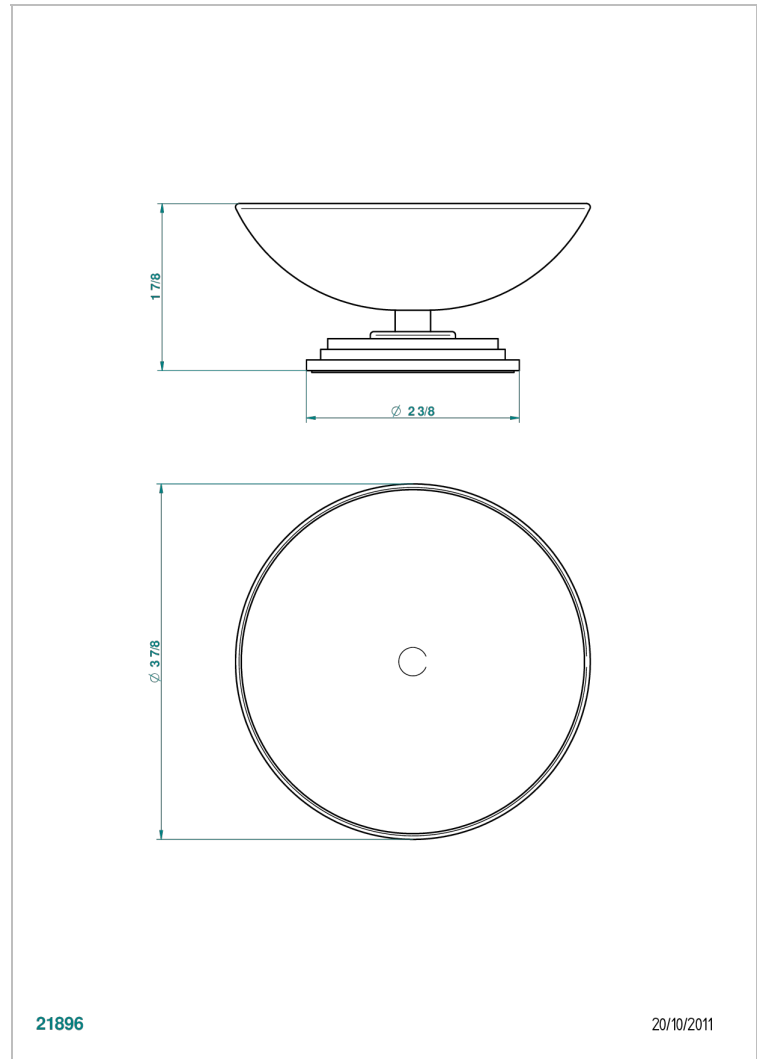

FROUFROU WITH LEVER

G2P-544

Soap dish on stand, \varnothing 100 mm

THG[®]
PARIS

CHARACTERISTIC

- Froufrou with lever
- Soap dish on stand, \varnothing 100 mm

AVAILABLE FINITIONS

Antique nickel - H28
Black ceram - D30
Blush PVD - H62
Brass color PVD - H49
Brown bronze color PVD - F33
Gold color PVD - H52