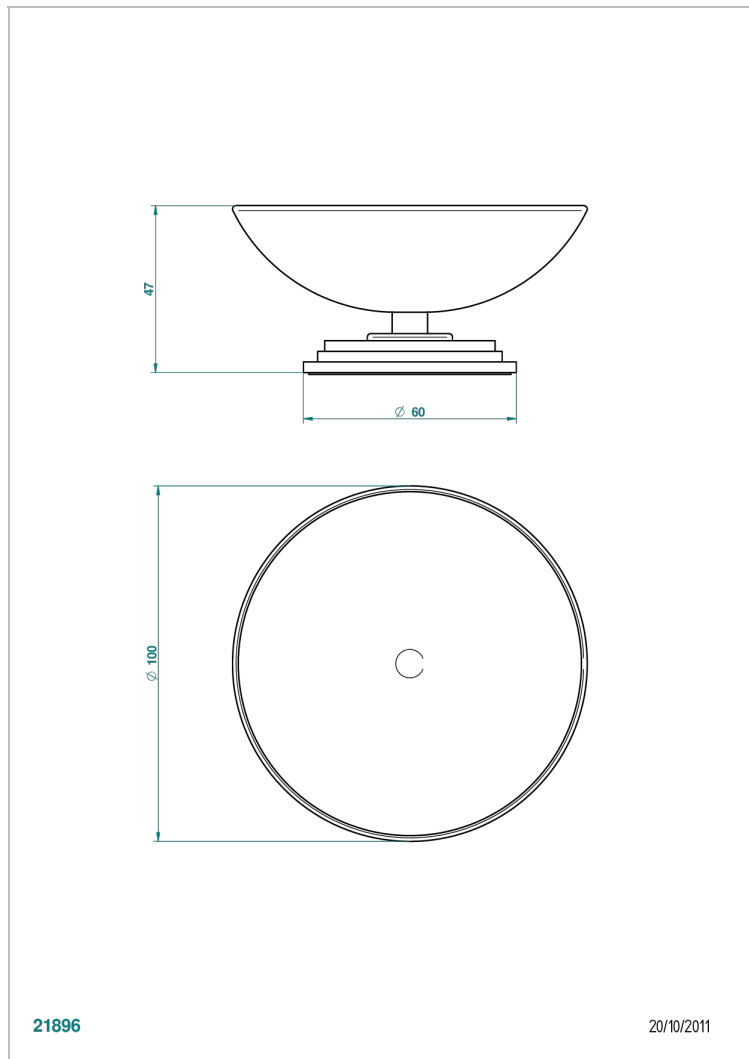

FAUBOURG BLACK PORCELAIN WITH LEVER HANDLES

G2M-544

Soap dish, freestanding , 4" diameter

CHARACTERISTIC

- Faubourg Black Porcelain with lever handles
- Soap dish, freestanding , 4" diameter

AVAILABLE FINITIONS