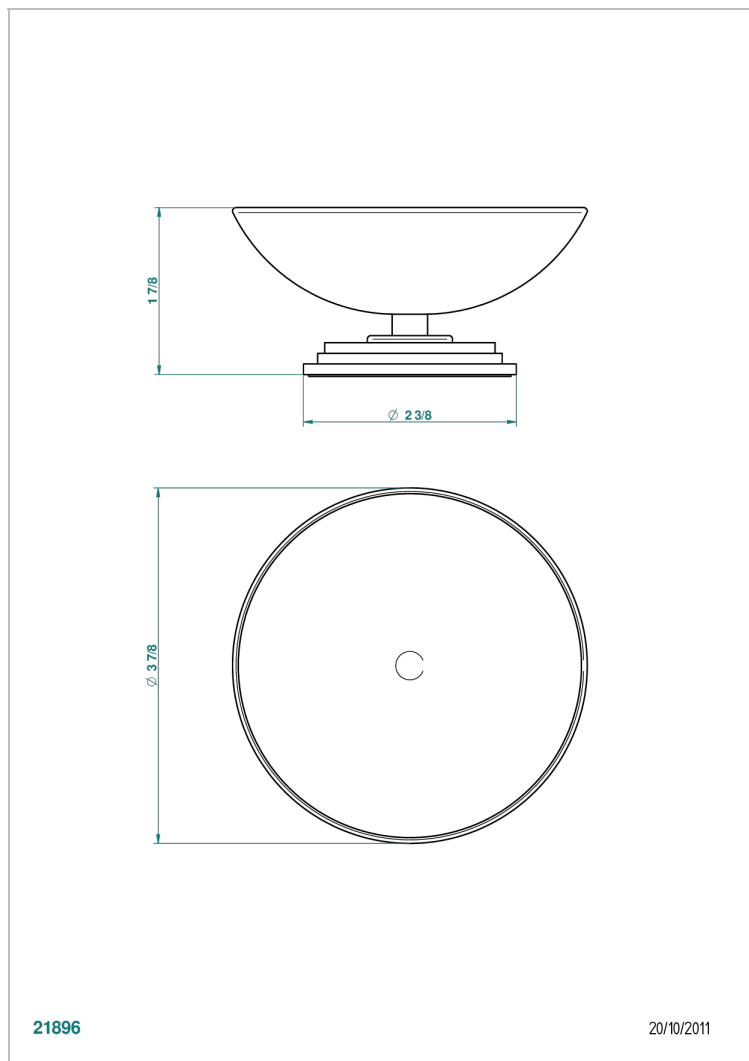

FAUBOURG BLACK PORCELAIN WITH LEVER HANDLES

G2M-544

Soap dish, freestanding , 4" diameter

21896

20/10/2011

CHARACTERISTIC

- Faubourg Black Porcelain with lever handles
- Soap dish, freestanding , 4" diameter