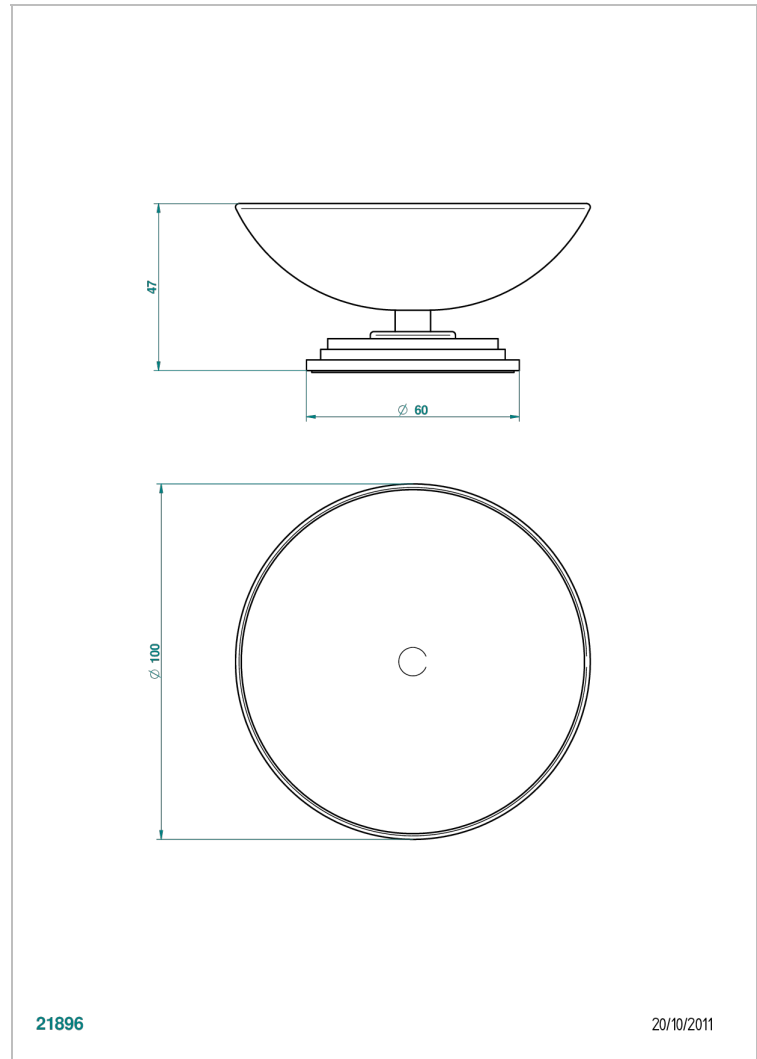

# FAUBOURG BLACK PORCELAIN

G2L-544

Soap dish, freestanding , 4" diameter

THG<sup>®</sup>  
PARIS

## CHARACTERISTIC

- Faubourg Black Porcelain
- Soap dish, freestanding , 4" diameter