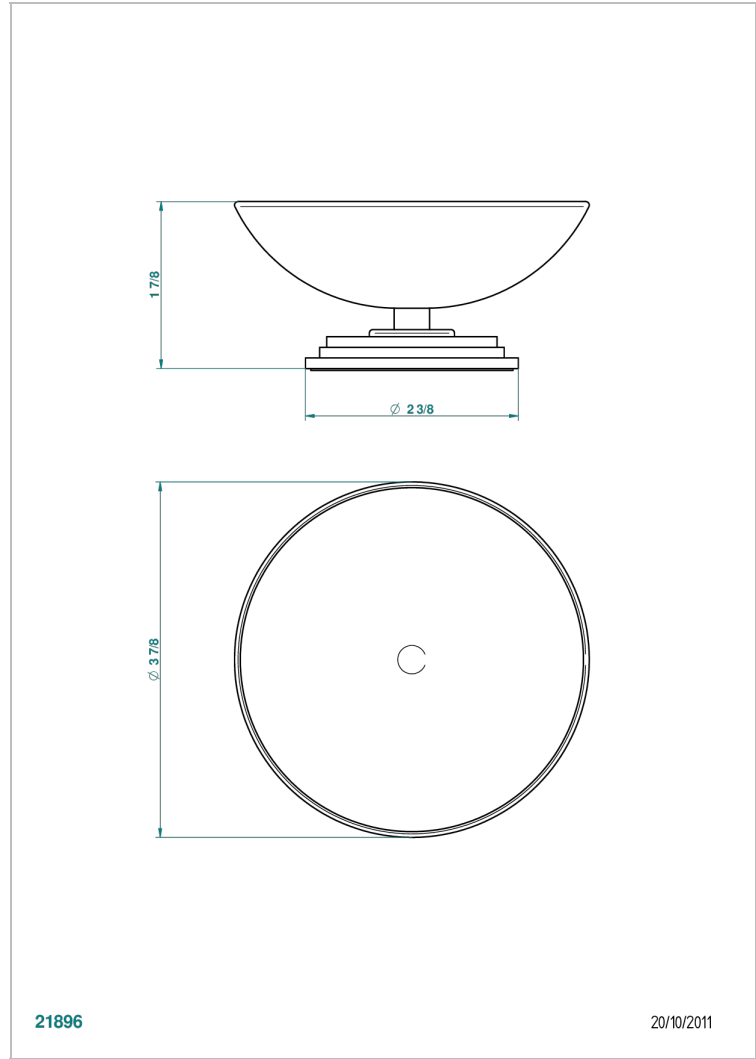

FAUBOURG BLACK PORCELAIN

G2L-544

Soap dish, freestanding , 4" diameter

THG[®]
PARIS

21896

20/10/2011

CHARACTERISTIC

- Faubourg Black Porcelain
- Soap dish, freestanding , 4" diameter