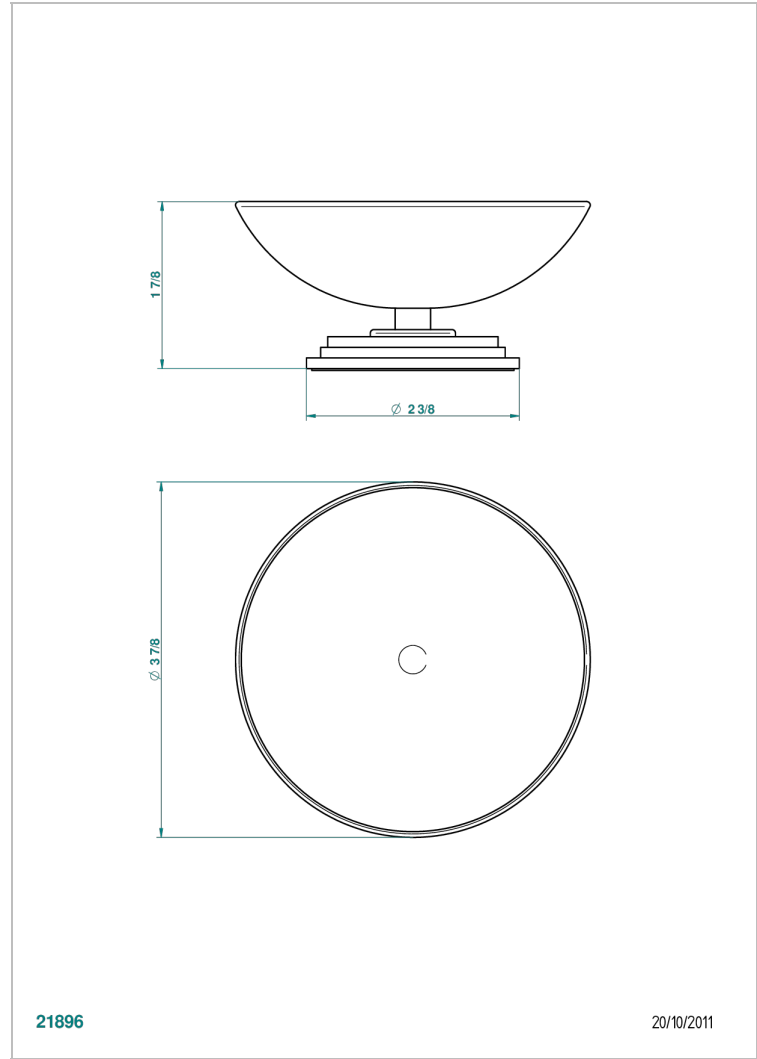

FAUBOURG WHITE PORCELAIN

G2K-544

Soap dish, freestanding , 4" diameter

THG[®]
PARIS

CHARACTERISTIC

- Faubourg White Porcelain
- Soap dish, freestanding , 4" diameter

AVAILABLE FINITIONS

Black ceram - D30
Blush PVD - H62
Brass color PVD - H49
Brown bronze color PVD - F33
Chrome polished - A02
Chrome polished / gold polished - G02