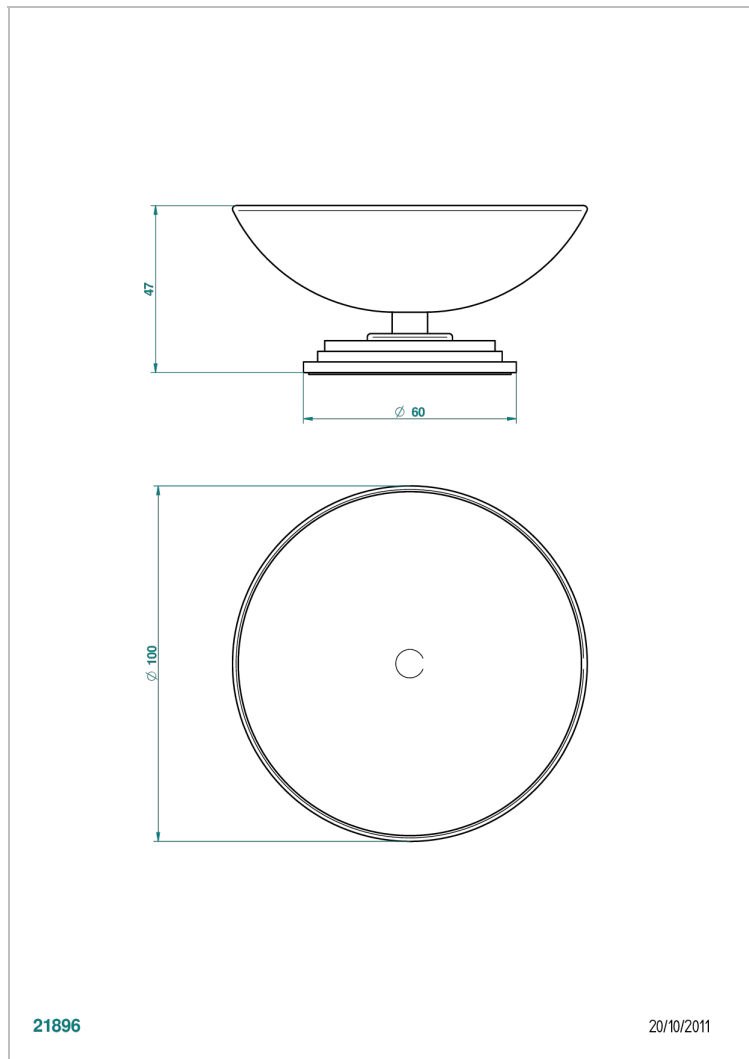

# FAUBOURG WHITE PORCELAIN WITH LEVER HANDLES

G2J-544

Soap dish, freestanding , 4" diameter

## CHARACTERISTIC

- Faubourg White Porcelain with lever handles
- Soap dish, freestanding , 4" diameter