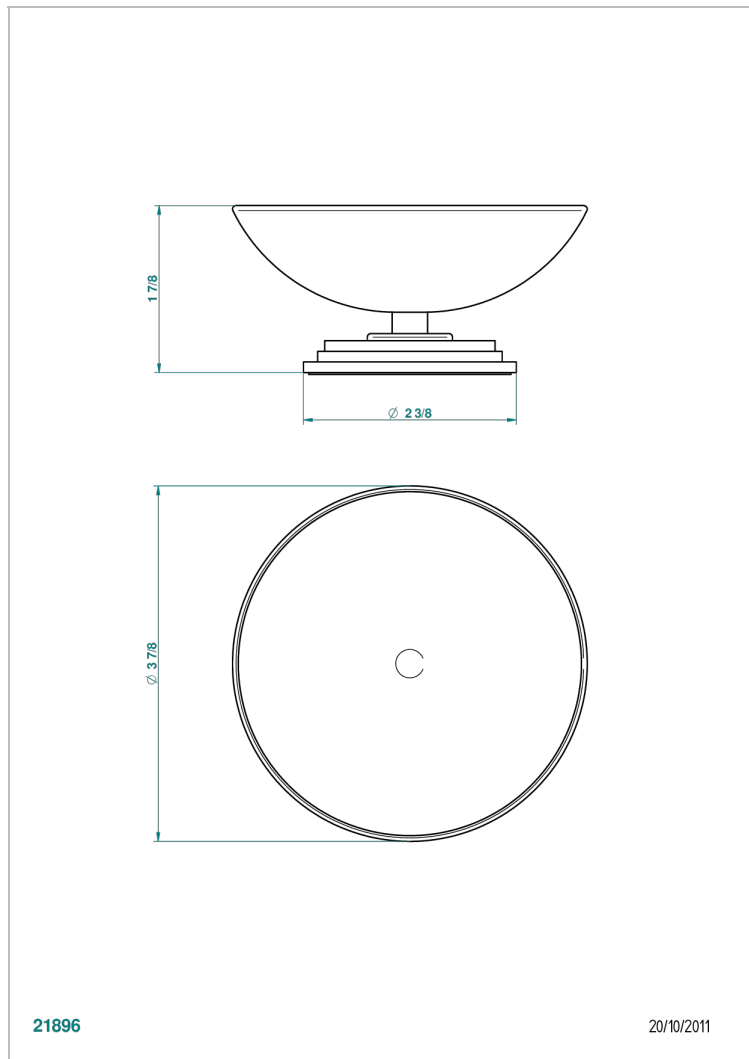

FAUBOURG WHITE PORCELAIN WITH LEVER HANDLES

G2J-544

Soap dish, freestanding , 4" diameter

21896

20/10/2011

CHARACTERISTIC

- Faubourg White Porcelain with lever handles
- Soap dish, freestanding , 4" diameter