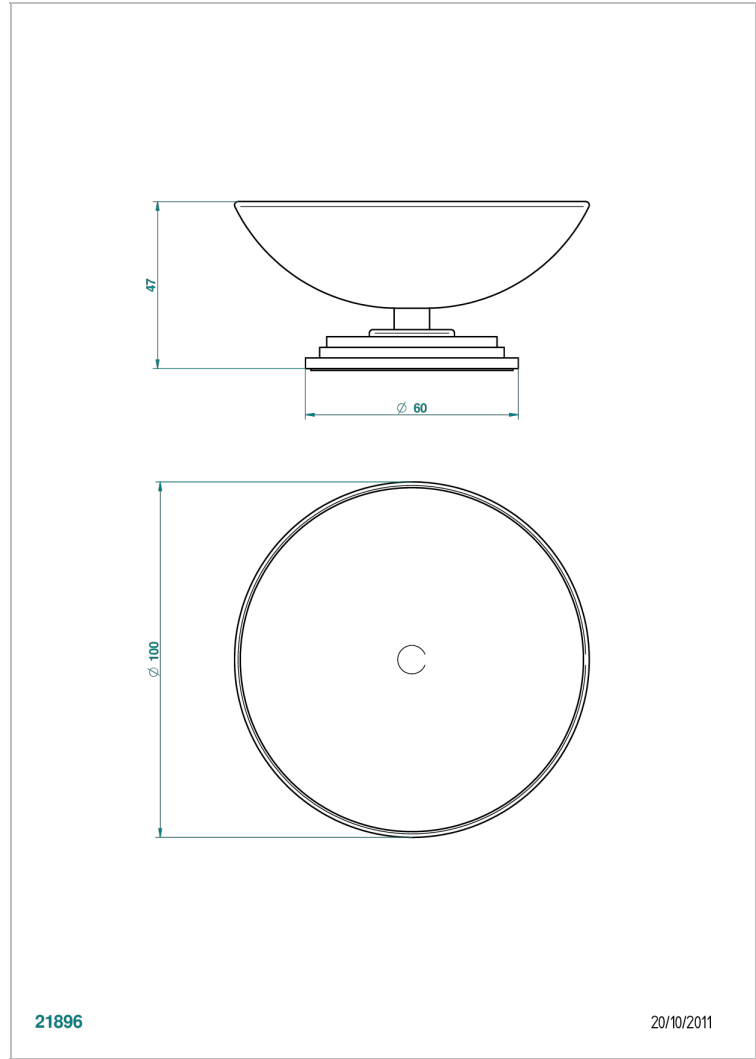

FAUBOURG WHITE PORCELAIN WITH LEVER

G2J-544

Soap dish on stand, ø 100 mm

THG[®]
PARIS

21896

20/10/2011

CHARACTERISTIC

- Faubourg White Porcelain with lever
- Soap dish on stand, ø 100 mm

AVAILABLE FINITIONS

Antique nickel - H28
Black ceram - D30
Blush PVD - H62
Brass color PVD - H49
Brown bronze color PVD - F33
Gold color PVD - H52

Graphite PVD - H64
Matt Umber PVD - H67
Matt blush PVD - H60
Matt brass color PVD - H50
Matt brown bronze color PVD - F34
Matt chrome - C02