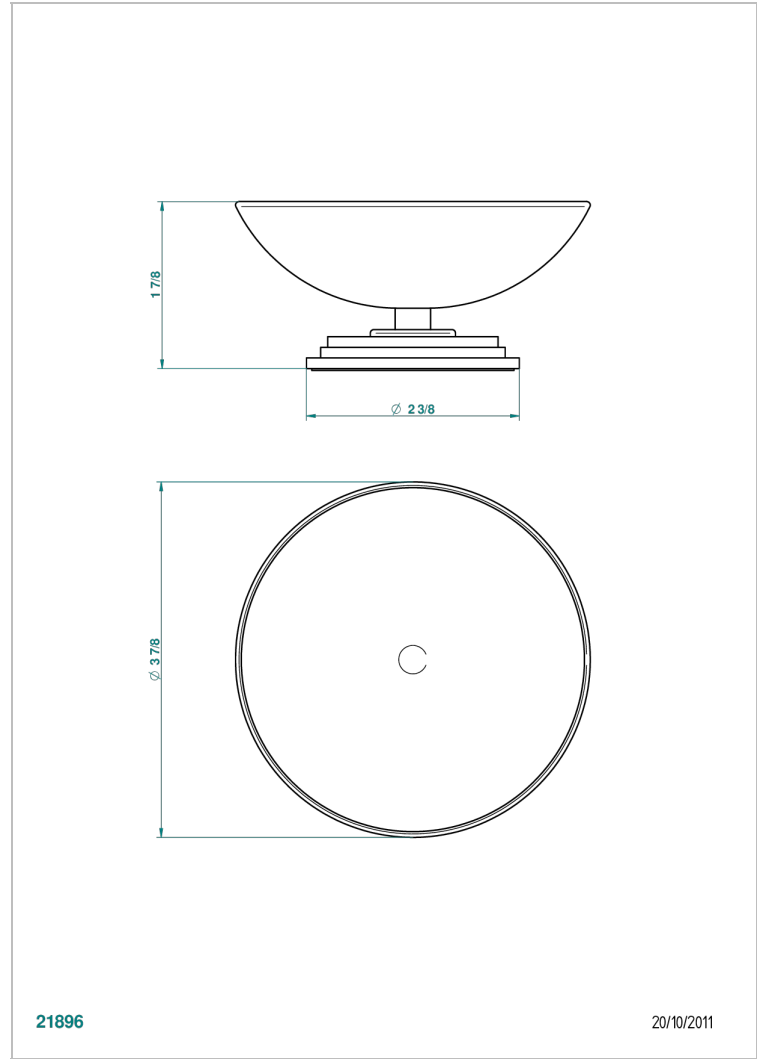

# FAUBOURG WHITE PORCELAIN WITH LEVER

G2J-544

Soap dish on stand, ø 100 mm

THG<sup>®</sup>  
PARIS

21896

20/10/2011

## CHARACTERISTIC

- Faubourg White Porcelain with lever
- Soap dish on stand, ø 100 mm